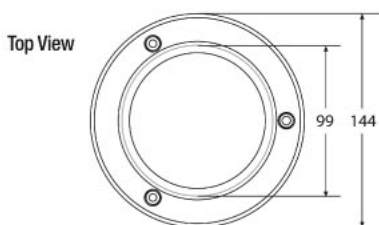

■ Dimensions: mm

SID-625P, SID-635P