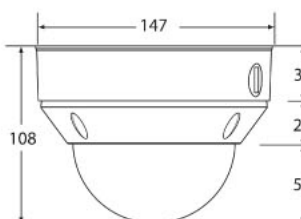

Surface Mount