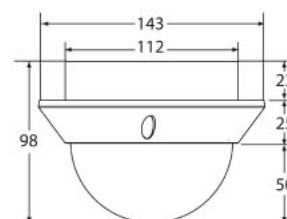

Flush Mount