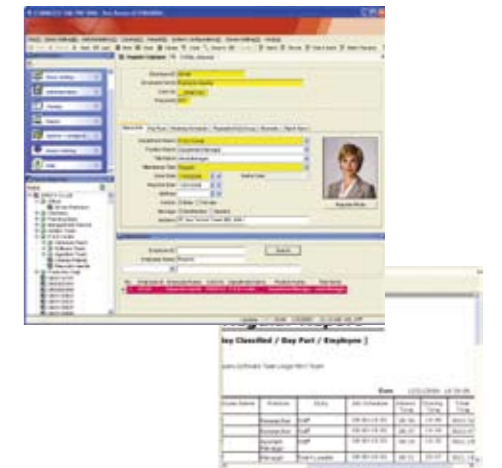

STARWATCH STANDARD

- Access Control and Time & Attendance Software
- Compatible with all of IDTECK's standalone/network access controller
- Wizard & diagram functions for easy installation / Extensive tool tip information
- Comprehensive log management of logging in/out data
- Multiple sites management / Multiple company supports
- Integrated multi-screen monitoring
- Compatible controller : LX007 series, LX505 series, FINGER007 series, FGR007 series, 505R series, iCON100 series, iTDC series and more

STARWATCH ENTERPRISE

- Powerful software security features to maximize the efficiency and security for operation and management of the system
- Control and manage multiple buildings, sites and locations via LAN or WAN communication
- Setup available for redundant system
- Function setting available per individual or reader and extended administrative configuration
- Comprehensive log management of logging in/out data
- Wizard & diagram functions for easy installation / Extensive tool tip information
- Multiple sites management / Multiple company supports / Integrated multi-screen monitoring
- Easy management of large quantity of information using grouping functions
- Database synchronization between device and software
- Multi-Regional alarm monitoring
- Compatible controller : iMDC

Time & Attendance

STARWATCH TIME PRO

- Professional Time & attendance software
- Multi language support (10 languages)
- Dynamic reports and data synchronization
- Extremely easy set up wizard for initial configuration
- Various work schedule creation
- Reports on the web browser to review and to print
- Compatible controller : LX007 series, LX505 series, FINGER007 series, FGR007 series, 505R series, iCON100 series, iTDC series