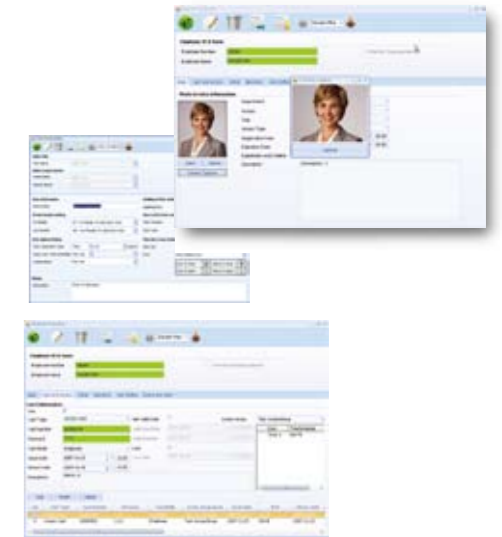

STARWATCH ENTERPRISE

- Powerful software security features to maximize the efficiency and security for operation and management of the system
- Control and manage multiple buildings, sites and locations via LAN or WAN communication
- Setup available for redundant system
- Function setting available per individual or reader and extended administrative configuration
- Comprehensive log management of logging in/out data
- Wizard & diagram functions for easy installation / Extensive tool tip information
- Multiple sites management / Multiple company supports / Integrated multi-screen monitoring
- Easy management of large quantity of information using grouping functions
- Database synchronization between device and software
- Multi-Regional alarm monitoring
- Compatible controller : iMDC