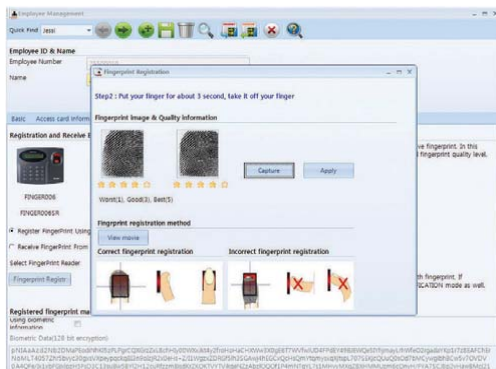

# STARWATCH FINGERPRINT ENROLLMENT PRO

## System Features

- Fingerprint registration and fingerprint reader management software
- Easy registration and transmission of fingerprint templates using the wizard function
- Integration with FINGER PRO for registration of fingerprint templates (Supports USB)
- Fingerprint template image and quality evaluation in five levels
- Supports serial and Ethernet communication (Optional external converter required)
- Data export in Text and Excel
- Supports MS-SQL 2005
- Compatible Readers: LX006 Series, FINER006 Series and FGR006 Series