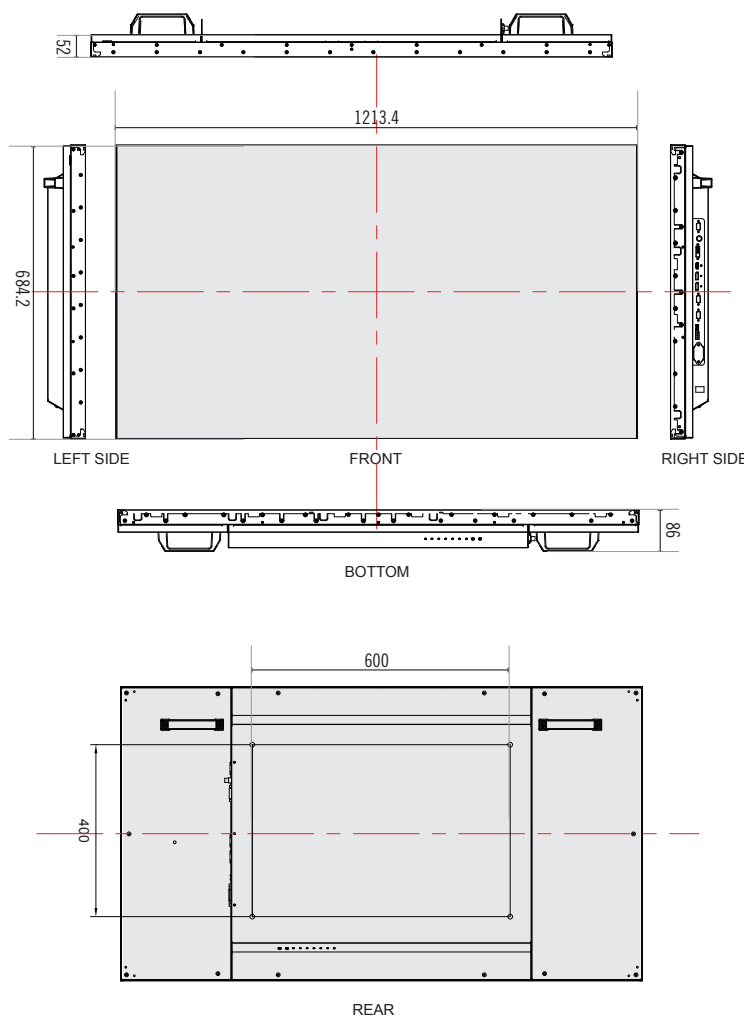

# 55-inch Full-HD UNB Video Wall Monitor

## VW-F551

- Ultra narrow bezel for seamless viewing (3.6mm bezel-to-bezel)
- Full HD resolution (1920 x 1080)
- VESA-compliant mounting
- Clear motion display with S-IPS panel
- Anti-glare coating
- Wide viewing angle (178°)
- Lifetime up to 60,000 hours
- Low power consumption
- HDMI/DP/VGA/DVI/BNC/RS232

### SPECIFICATIONS

Panel	
Screen Size	55 Inch
Active Display Area	1,209.6(H) x 680.4(V) mm
Max. Resolution	1920 x 1080 @ 60Hz
Panel Technology	IPS (In-Plane Switching)
Pixel Pitch	0.63mm (H) X 0.63mm (V)
Brightness	500 cd/m2
Contrast Ratio	1400 : 1
Aspect Ratio	16:9
Viewing Angle (H/V)	178° / 178°
Display Color	1.06 Billion (10bit)
Response Time	12ms
Refresh Rate	60Hz
Interface	
HDMI in	1
Display Port	1/1
VGA in	1
DVI in	1
BNC Video in	1
RS232	1
External Control	
IR Sensor	Remote Control
Serial IN/OUT	RS232-C Daisy Chain
USB	(for firmware update)
Transmitter	
Remote Control	Yes
Feature	
Power Savings (DPMS)	Yes
Anti-glare	Yes
General	
Outline Dimensions (W x H x D)	1213.4mm x 684.2mm x 86mm
	47.7" x 26.9" x 3.3"
Bezel	3.6mm (Bezel to Bezel)
Net Weight	24kg (52.9 lbs)
Material / Color	Metal / Black
Warranty - Parts / Labor	3 year / 3 year
MTBF	60,000 Hours
Power Supply	AC 110~127V 50/60Hz, 220~240 50/60Hz
Power Consumption	240W
Operating Temperature	5°C ~ 35°C (41°F ~ 95°F)
Storage Temperature	0°C ~ 40°C (32°F ~ 104°F)
Mount	
VESA Mount Size	600mm x 400mm / M8 Screw

### DIMENSIONS

(Unit - mm)

NVR

BOX

HOME

PTZ

BULLET

ZOOM