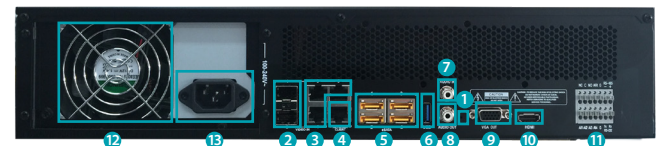

DIMENSIONS

- 1 Factory Reset Button
- 2 Video In SFP Slots
- 3 Video In RJ45 Dongle
- 4 Network Port
- 5 eSATA Ports
- 6 USB 3.0
- 7 Audio In
- 8 Audio Out
- 9 VGA Out Port
- 10 HDMI
- 11 Alarm Connection Ports
- 12 Vent
- 13 Power In Port

ACCESSORIES (OPTIONAL)

IDIS HQ

IDIS Tower, 334 Pangyo-ro Bundang-gu, Seongnam-si Gyeonggi-do, 463-400 Republic of Korea

T +82 (0)31 723 5400
F +82 (0)31 723 5100
E sales@idisglobal.com

IDIS America

801 Hammond Street Suite 200 Coppell, TX 75019 U.S.A.

T +1 469 444 6538
F +1 469 464 4449
E sales_americas@idisglobal.com

IDIS Europe

1000 Great West Road Brentford, Middlesex TW8 9HH The United Kingdom

T +44 (0)203 657 5678
F +44 (0)203 697 9360
E uksales@idisglobal.com

IDIS Benelux

De Slof 9 5107 RH Dongen The Netherlands

T +31 (0)162 387247
F +31 (0)162 311915
E sales@bnl.idisglobal.com

IDIS Middle East

P.O. Box 341037 D-308, DSO HQ Bldg Dubai Silicon Oasis Dubai, U.A.E.

T +971 4 501 5434
F +971 4 501 5436
E sales_mena@idisglobal.com

One Solution. One Company.