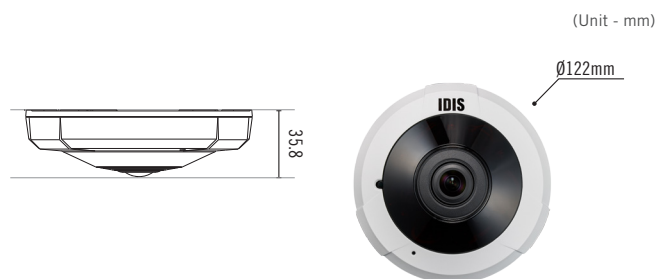

DIMENSIONS