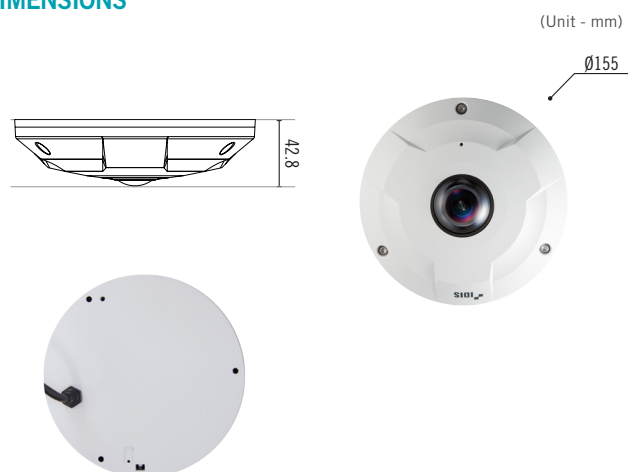

DIMENSIONS