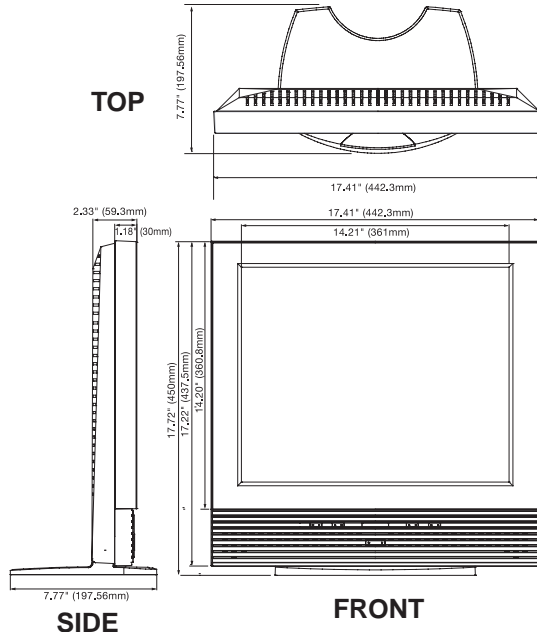

HMLCD19

Specifications:

Electrical

- Scan System: Automatic NTSC/PAL
  - Horizontal: 31.5 ~ 60KHz
  - Vertical: 56~75 Hz
- Video Connectors
  - Video Inputs: RCA
  - Y/C (S-Video): 4-pin mini DIN
  - VGA Input: D-Sub 15 pin
- Audio Inputs: PC Audio (mini Jack)/Video Audio (RCA)
- Power Adapter: AC Input: 100 to 240V ~ 1.8A, 50-60Hz
- DC Output: 12V
- Power Cord: Detachable, IEC
- Power Consumption: 48W (Max)
- Display Mode: VGA/SVGA/XGA
- Display Colors : 16 million colors

Mechanical

- LCD Panel Display
  - Type : TFT Color XGA
  - Viewable Area: 19" Diagonally
- Pixel Pitch: 0.298mm (H) x 0.294mm (W)
- Resolution (Max): 500 TV lines; 1280 x 1024 pixels(75Hz)
- Aspect Ratio: 4:3
- Internal Speakers: 2
- Front Controls: Power On/Off with LED, Source, Menu/SEL, Auto/Exit, Mute, Volume, Contrast, Brightness
- OSD: Auto image, Contrast, Brightness, H/V position, H size, Phase, Color balance/temperature, Input selection, Hue and Sharpness, Menu position, Language selection
- Dimensions: 17.41W x 17.72 H x 7.77D in (442.3W x 450H x 197.56D mm)
- Weight: 18.3lb (8.3kg)

Optical Characteristics

- Luminance: 250 cd/m²
- Contrast Ratio: 500:1
- Viewing Angle : 85° horizontal, 85° vertical

Environmental

- Ambient Temperature
  - Operating: 32°F to 104°F (0°C to 40°C)
  - Storage: 14°F to 122°F (-10°C to 50°C)
- Ambient Humidity
  - Operating: 30% to 80%
  - Storage: 5% to 90%

VGA Timing Modes:

Character Mode	Pixel Freq.	Horizontal Timing				Vertical Timing										
		Sync Polar	Freq.	Total	Active	Sync Polar	Freq.	Total	Active							
										MHz	kHz	Pixel	Pixel	Hz	Line	Line
640x350 @70Hz	25.151	P	31.44	800	640	N	70.02	449	350							
720x400 @70Hz	28.295	N	31.44	900	720	P	70.02	449	400							
640x480 @60Hz	25.175	-	31.47	800	640	-	59.94	525	480							
640x480 @67Hz	30.240	-	35.00	864	640	-	66.67	525	480							
640x480 @72Hz	31.500	-	37.86	832	640	-	72.81	520	480							
640x480 @75Hz	31.500	-	37.50	840	640	-	75.00	500	480							
800x600 @56Hz	36.000	-	35.16	1024	800	-	56.25	625	600							
800x600 @60Hz	40.000	-	37.88	1056	800	-	60.32	628	600							
800x600 @72Hz	50.000	-	48.08	1040	800	-	72.19	666	600							
800x600 @75Hz	49.500	-	46.88	1056	800	-	75.00	625	600							
832x624 @74Hz	57.285	-	49.73	1152	832	-	74.55	667	624							
1024x768 @60Hz	65.000	-	48.36	1344	1024	-	60.00	806	768							
1024x768 @70Hz	75.000	-	56.48	1328	1024	-	70.07	806	768							
1024x768 @72Hz	75.235	-	57.70	1304	1024	-	72.30	798	768							
1024x768 @75Hz	78.750	-	60.02	1312	1024	-	75.03	800	768							
1152x864 @60Hz	88.566	-	54.00	1640	1152	-	60.00	900	864							
1152x864 @70Hz	93.930	-	62.62	1500	1152	-	69.58	900	864							
1152x864 @75Hz	108.000	-	67.50	1600	1152	-	75.00	900	864							
1280x960 @60Hz	108.000	-	60.00	1800	1280	-	60.00	1000	960							
1280x1024 @60Hz	108.000	-	63.98	1688	1280	-	60.02	1066	1024							
1280x1024 @67Hz	119.995	-	70.75	1696	1280	-	67.00	1056	1024							
1280x1024 @70Hz	124.995	-	74.40	1680	1280	-	69.99	1063	1024							
1280x1024 @72Hz	134.626	-	77.91	1728	1280	-	72.00	1082	1024							
1280x1024 @75Hz	135.001	-	79.98	1688	1280	-	75.03	1066	1024							

Design and specifications subject to change without notice.

Honeywell Video Systems - www.honeywellvideo.com

North America
1.800.796.CCTV

Europe
44.1928.754000

Asia
61.2.8837.9300

Latin America
1.305.805.8188