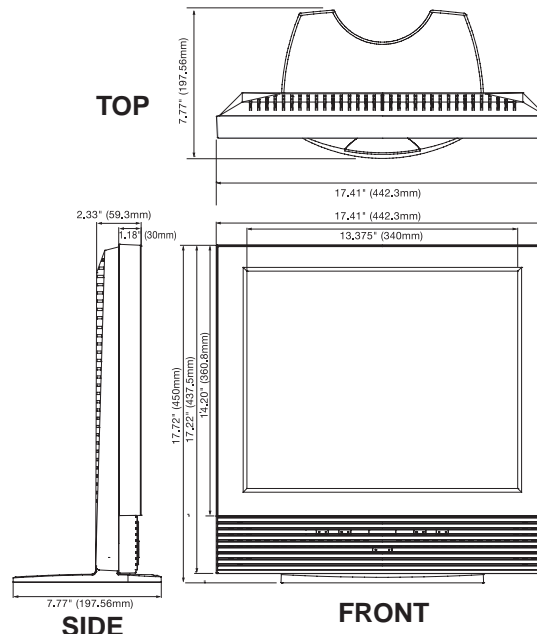

Mechanical

- LCD Panel Display
 - Type : TFT Color XGA
 - Viewable Area: 17" Diagonally
- Pixel Pitch: 0.264mm (H) x 0.264mm (W)
- Resolution (Max): 500 TV lines; 1280 x 1024 pixels(75Hz) 4:3
- Aspect Ratio: 4:3
- Internal Speakers: 2
- Front Controls: Power On/Off with LED, Source, Menu/SEL, Auto/Exit, Mute, Volume, Contrast, Brightness
- OSD: Auto image, Contrast, Brightness, H/V position, H size, Phase, Color balance/temperature, Input selection, Hue and Sharpness, Menu position, Language selection
- Dimensions: 14.5W x 14.5H x 6.7D in (368W x 367H x 171D mm)
- Weight: 15.7lb (7.1kg)

Optical Characteristics

- Luminance: 250 cd/m²
- Contrast Ratio: 350:1
- Viewing Angle : 70° horizontal, 60° vertical

Environmental

- Ambient Temperature
 - Operating: 32°F to 104°F (0°C to 40°C)
 - Storage: 14°F to 122°F (-10°C to 50°C)
- Ambient Humidity
 - Operating: 30% to 80%
 - Storage: 5% to 90%