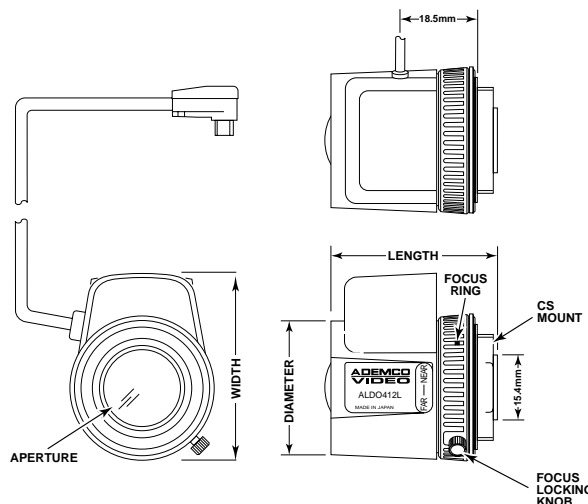

**Auto
Iris
Lenses**

**ADEMCO
VIDEO**

1/3" Format, CS-Mount Lenses

SPECIFICATIONS:

Features	Part Numbers				
	ALD02813L	ALD0412S	ALD0412L	ALD0812S	ALD0812L
Image format	1/3"	1/3"	1/3"	1/3"	1/3"
Focal length	2.8mm	4mm	4mm	8mm	8mm
Iris range	F1.3-T360	F1.2-T360	F1.2-T360	F1.2-T360	F1.2-T360
Focus range	.1 to infinity	.1 to infinity	.1 to infinity	.1 to infinity	.1 to infinity
Back focus distance	8.11mm	8.62mm	8.62mm	8.81mm	8.81mm
Weight	55 g	40 g	45 g	40 g	45 g
Lens mount	CS	CS	CS	CS	CS
Iris control	4-pin DC control	4-pin DC control	4-pin DC control	4-pin DC control	4-pin DC control
Focus control	Manual	Manual	Manual	Manual	Manual
Iris control cable	230mm	100mm	230mm	100mm	230mm
Dimensions (mm)	41Dx50Lx48W	32Dx35Lx44W	32Dx35Lx44W	32Dx35Lx44W	32Dx35Lx44W

Features	Part Numbers			
	ALD1614L	ALD3V813S	ALD3V813L	ALD5V5018L
Image format	1/3"	1/3"	1/3"	1/3"
Focal length	16mm	3mm-8mm	3mm-8mm	5mm-50mm
Iris range	F1.4-T360	F1.3-T360	F1.3-T360	F1.8-T360
Focus range	.5 to infinity	.3 to infinity	.3 to infinity	.3mm (@wide) 1 @ tele
Back focus distance	10.3mm	8.07mm (in air)	8.07mm (in air)	9.70mm (@wide) 11.08mm (@tele)
Weight	40 g	70 g	75 g	225 g
Lens mount	CS	CS	CS	CS
Iris control	4-pin DC control	4-pin DC control	4-pin DC control	4-pin DC control
Focus control	Manual	Manual	Manual	Manual
Iris control cable	230mm	100mm	230mm	100mm
Dimensions (mm)	32Dx35Lx44W	41Dx50Lx48W	41Dx35Lx48W	54Dx86Lx54W

Auto Iris Lenses

PART NUMBER EXPLANATION

ALD0412L

ADEMCO LENS
DD DRIVE / AUTO IRIS

IRIS CABLE LENGTH
F NUMBER
FOCAL LENGTH

ADEMCO VIDEO

Sales 800-467-5875
Applications 877-653-0302
Technical Support . . . 800-645-7492
Fax 516-921-4307
Web site . . . www.ademcovideo.com