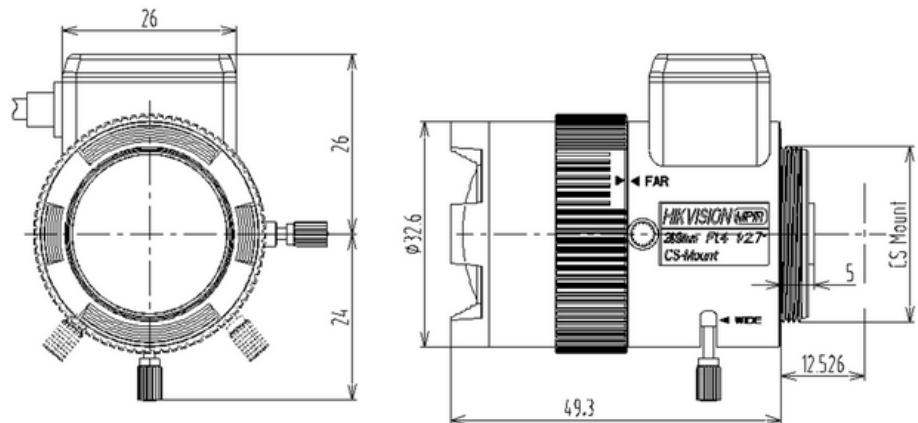

CCTV LENS SPEC

Model NO.		TV2810D-MPIR		Specification	Vari-focal Auto Iris DC Drive 3MP IR ASPHERICAL
Focallength		2.8-10mm		Mount	CS-Mount
F number		F1.4-C		Flange Back Length	12.5mm
Max. Image format		Φ6.6mm (1/2.7")		M. O. D	0.2m
Control	Iris	DC Driver		Dimension	Φ34.5*54
	Focus	Manual		Weight	54g
	Zoom	Manual		Operating Temperature	-10~50℃
Field of View	D	1/2.7"	120° ~42.4°	1/3"	109° ~39.7°
	H		96.7° ~34.2°		87.2° ~31.6°
	V		73° ~25.6°		65.4° ~23.7°

Dimension

Unit:mm

Lens Picture