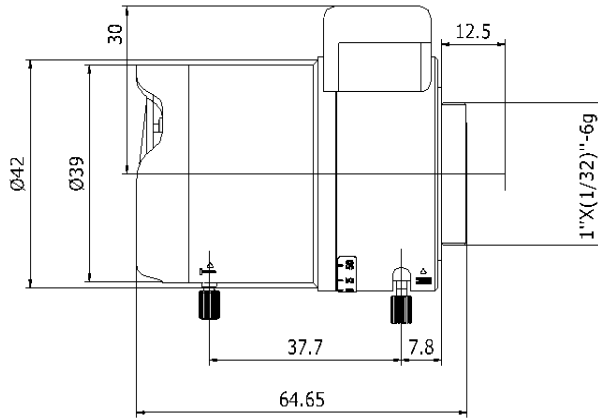

CCTV LENS SPEC

Model NO.		TV0550D-IRA		Specification		Vari-focal DC Auto Iris IR	
Focallength		5-50mm		Mount		CS-Mount	
F number		F1.4-C		Flange Back Length		12.5mm	
Max. Image format		Φ6.0mm (1/3")		M. O. D		0.5m	
Control	Iris	DC Drive		Dimension		Φ42*64.65	
	Focus	Manual		Weight		118g	
	Zoom	Manual		Operating Temperature		-10~50°C	
Field of View	D	1/3"	61.3° ~6.8°		1/4"	45.9° ~5°	
	H		49° ~5.4°			36.8° ~4°	
	V		36.8° ~4°			27.6° ~3°	

Dimension

Unit: mm

Lens Picture