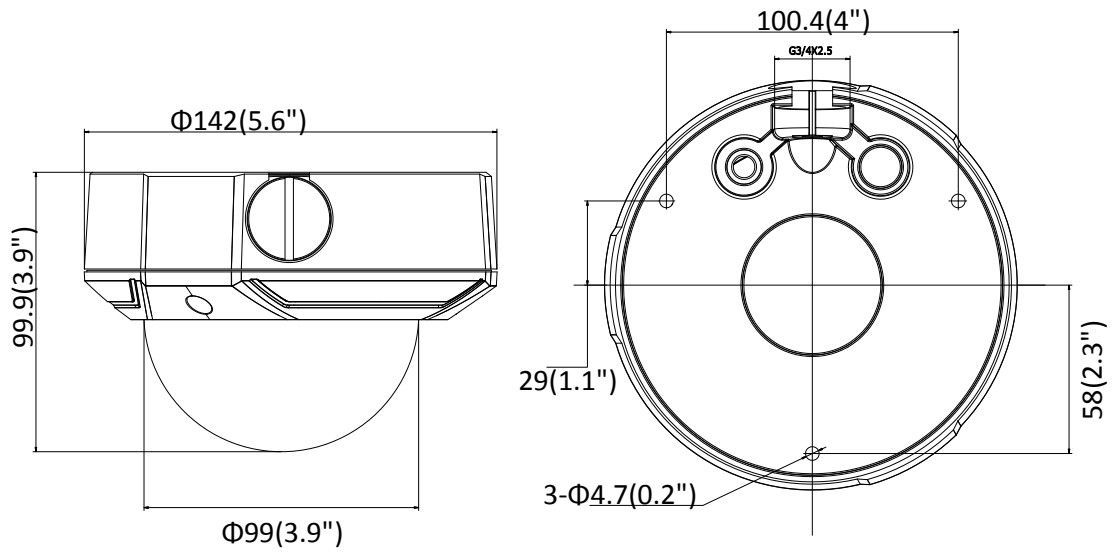

IPC-D650H-V/Z 5 MP IR Varifocal Network Dome Camera

Key Features

- 1/2.7" progressive scan CMOS
- 2560 × 1920@15fps
- 2.8 mm to 12 mm varifocal lens
- H.265+, H.265, H.264+, H.264
- Dual stream
- 3D DNR (Digital Noise Reduction)
- Up to 30 m IR range
- PoE (Power over Ethernet)
- IP67, IK10

General Function	One-key reset, heartbeat, mirror, password protection, privacy mask, watermark, IP address filter
Firmware Version	5.5.52
API	ONVIF (PROFILE S, PROFILE G), ISAPI
Simultaneous Live View	Up to 6 channels
User/Host	Up to 32 users 3 levels: Administrator, Operator, and User
Client	HiLookVision PC Client, HiLookVision App
Web Browser	IE8+, Chrome 41.0-44, Firefox 30.0-51, Safari 8.0-11
Interface	
Communication Interface	1 RJ45 10M/100M self-adaptive Ethernet port
On-board storage	Built-in Micro SD/SDHC/SDXC slot, up to 128G
Video Out (Without -Z Model)	1Vp-p Composite Output(75Ω/BNC)
Reset Button	Yes
General	
Operating Conditions	-30 °C to 60 °C (-22 °F to 140 °F), humidity: 95% or less (non-condensing)
Power Supply	12 VDC ± 25% PoE: 802.3af, class 3
Power Consumption and Current	With -Z model: 12 VDC, 0.8 A, max. 10 W PoE (802.3af, 36 to 57 V), 0.4 A to 0.2 A, max. 12 W Without -Z model: 12 VDC, 0.5 A, max. 6 W PoE (802.3af, 36 to 57 V), 0.3 A to 0.1 A, max. 8 W
Protection Level	IP67, IK10
Material	Bubble: plastic, front cover & bottom base: metal
Dimensions	Camera: Φ141 mm × 99 mm (5.6" × 3.9") With package: 140 mm × 140 mm × 154 mm (5.5" × 5.5" × 6.1")
Weight	Camera: approx. 800 g (1.8 lb.) With package: approx. 1050 g (2.3 lb.)

Available Models

IPC-D650H-V (2.8 to 12 mm), IPC-D650H-Z (2.8 to 12 mm)

Dimension

Accessories