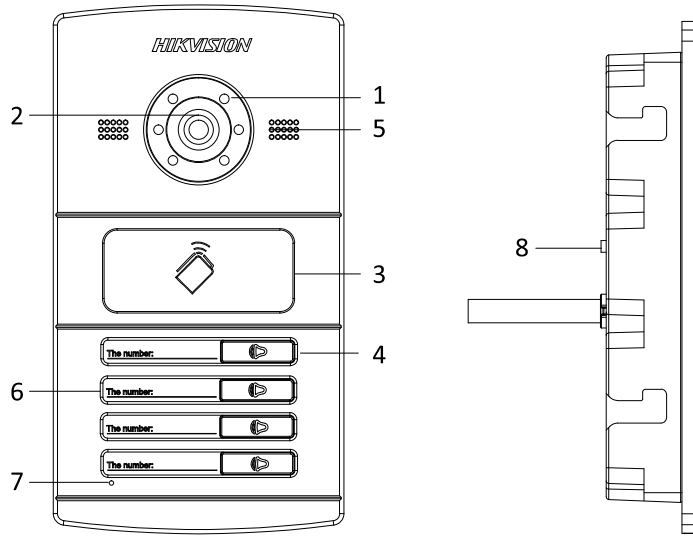

DS-KV8102-IM, DS-KV8202-IM, DS-KV8402-IM

Appearance and Interfaces

Index	Description	Index	Description
1	Low Illumination Supplement Light	5	Loudspeaker
2	Built-in Camera	6	Room No. (Customized)
3	Card Induction Area	7	Microphone
4	Call Button	8	TAMPER

Distributed by

HIKVISION

Headquarters

No.555 Qianmo Road, Binjiang District,
Hangzhou 310051, China
T +86-571-8807-5998
overseasbusiness@hikvision.com

Hikvision USA
T +1-909-895-0400
sales.usa@hikvision.com

Hikvision Italy
T +39-0438-6902
info.it@hikvision.com

Hikvision Singapore
T +65-6684-4718
sg@hikvision.com

Hikvision Africa
T +27 (10) 0351172
sale.africa@hikvision.com

Hikvision Europe
T +31-23-55-42-770
info.eu@hikvision.com

Hikvision France
T +33(0)1-85-330-450
info.fr@hikvision.com

Hikvision Oceania
T +61-2-8599-4233
salesau@hikvision.com

Hikvision Hong Kong
T +852-2151-1761

Hikvision Middle East
T +971-4-8816086
salesme@hikvision.com

Hikvision Spain
T +34-91-737-16-55
info.es@hikvision.com

Hikvision Canada
T +1-909-895-0400
sales.usa@hikvision.com

Hikvision Russia
T +7-495-669-67-99
saleru@hikvision.com

Hikvision Poland
T +48-22-460-01-50
poland@hikvision.com

Hikvision Korea
T +82-31-731-8841
sales.korea@hikvision.com

Hikvision India
T +91-22-28469900
sales@pramahikvision.com

Hikvision UK
T +01628-902140
support.uk@hikvision.com

Hikvision Brazil
T +55 11 3318-0050
Latam.support@hikvision.com