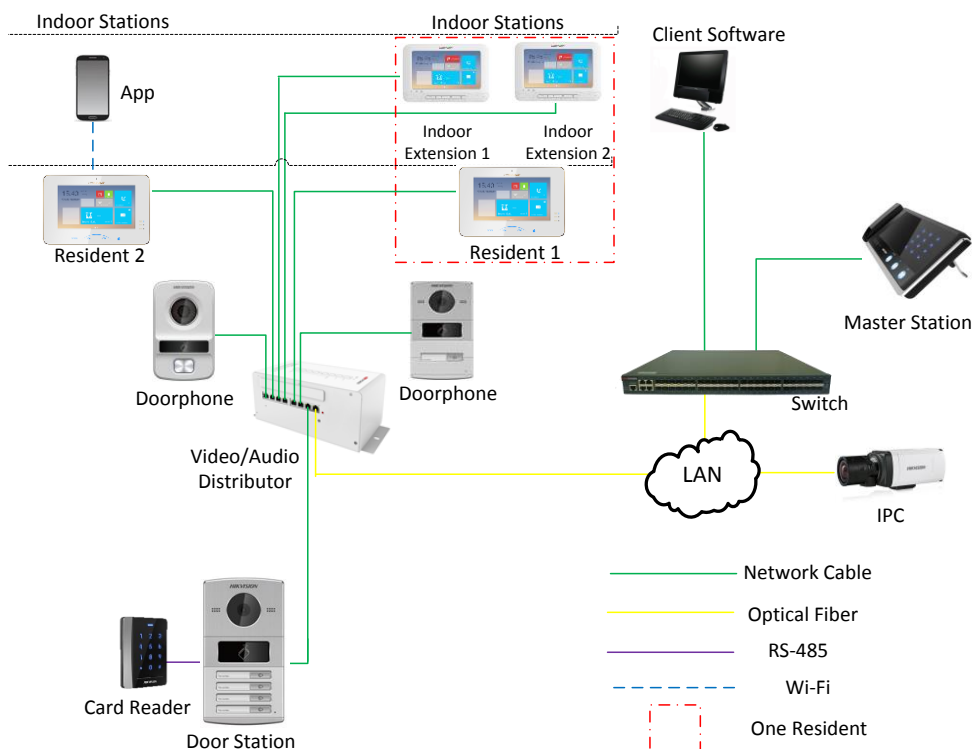

Typical Application