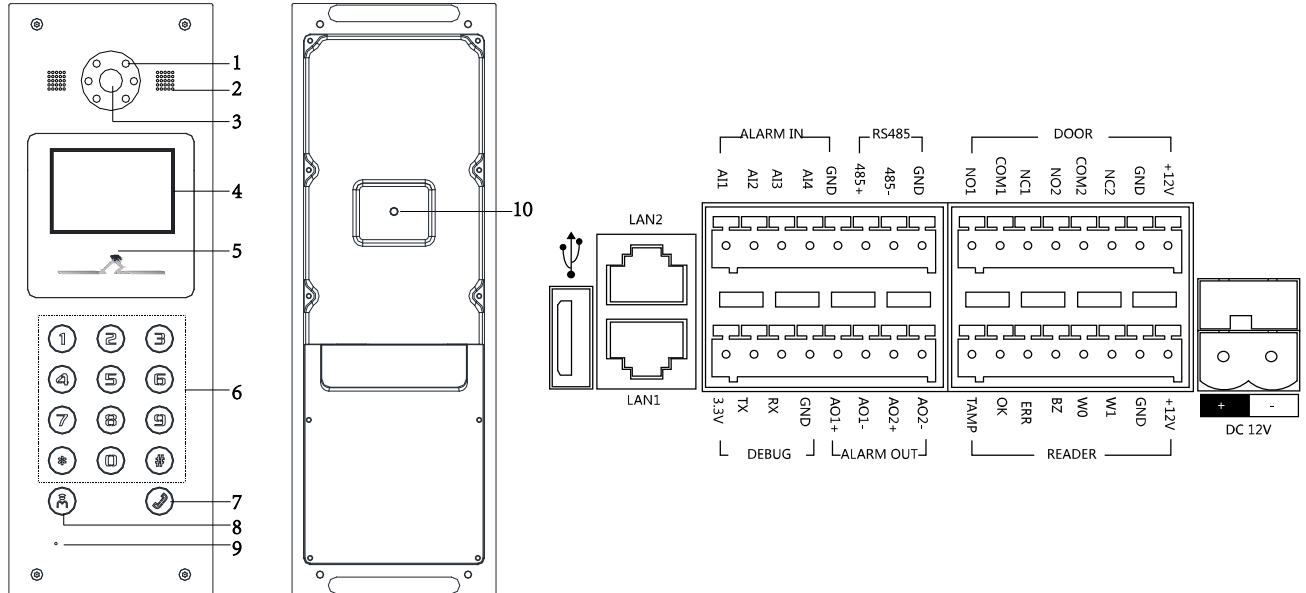

Appearance and Interfaces

Index	Description	Index	Description
1	Low Illumination Supplement Light	6	Numeric Keypad
2	Loudspeaker	7	Call Key
3	Built-in Camera	8	Call Center Key
4	LCD Display Screen	9	Microphone
5	Card Induction Area	10	TAMPER

Distributed by

HIKVISION

Headquarters

No.555 Qianmo Road, Binjiang District,
Hangzhou 310051, China
T +86-571-8807-5998
overseasbusiness@hikvision.com

Hikvision USA
T +1-909-895-0400
sales.usa@hikvision.com

Hikvision Europe
T +31-23-55-42-770
info.eu@hikvision.com

Hikvision Middle East
T +971-4-8816086
salesme@hikvision.com

Hikvision Russia
T +7-495-669-67-99
saleru@hikvision.com

Hikvision India
T +91-22-28469900
sales@pramahikvision.com

Hikvision Italy
T +39-0438-6902
info.it@hikvision.com

Hikvision France
T +33(0)1-85-330-450
info.fr@hikvision.com

Hikvision Spain
T +34-91-737-16-55
info.es@hikvision.com

Hikvision Poland
T +48-22-460-01-50
poland@hikvision.com

Hikvision UK
T +01628-902140
support.uk@hikvision.com

Hikvision Singapore
T +65-6684-4718
sg@hikvision.com

Hikvision Oceania
T +61-2-8599-4233
salesau@hikvision.com

Hikvision Canada
T +1-909-895-0400
sales.usa@hikvision.com

Hikvision Korea
T +82-31-731-8841
sales.korea@hikvision.com

Hikvision Brazil
T +55 11 3318-0050
Latam.support@hikvision.com

Hikvision Africa
T +27 (10) 0351172
sale.africa@hikvision.com

Hikvision Hong Kong
T +852-2151-1761