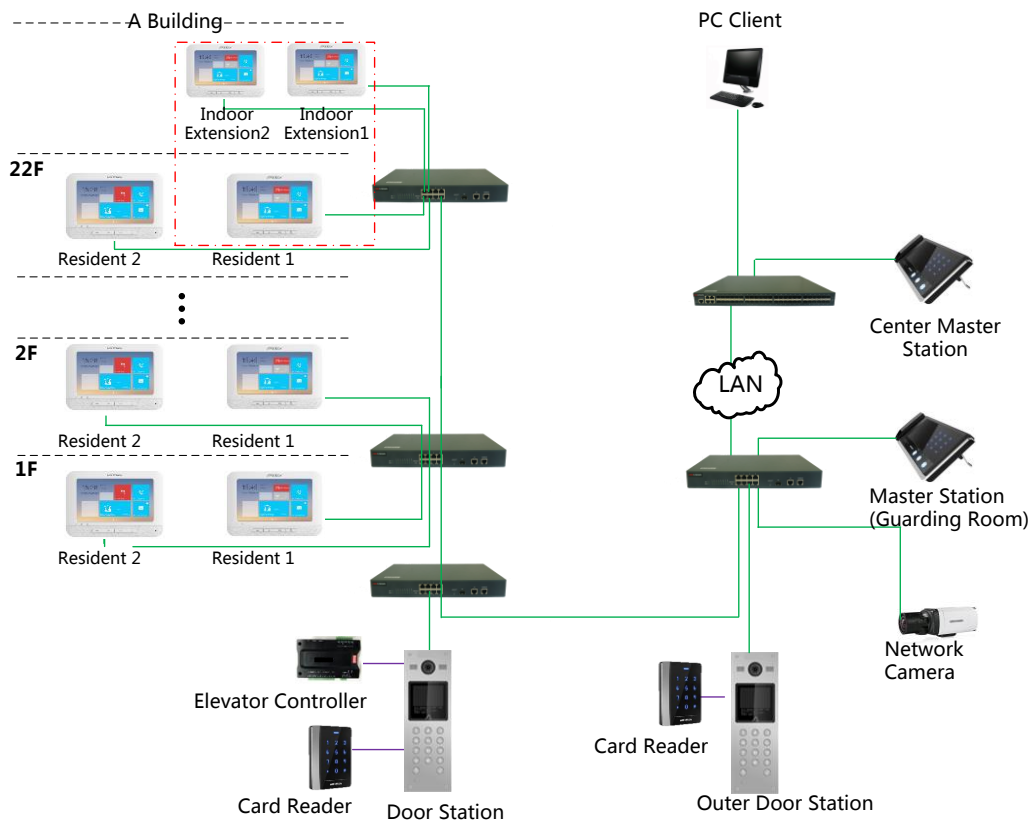

Typical Application

Available Model

DS-KD3002-VM