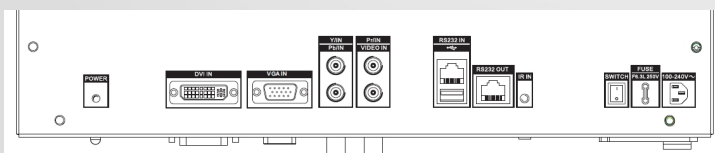

Model:

DS-D2046NH-B/Z

Physical Interface

Real Panel of DS-D2046NH-B/Z

Name	Description
POWER LED	Power indicators; red when standby; green when working; orange when fan malfunction;
DVI-IN	DVI-I input interface for digital signal
VGA-IN	VGA analog signal input
YPbPr	YPbPr signal input, BNC interface
AV-IN	AV signal input, BNC interface
USB	USB interface used for software upgrade
RS232 IN	Serial input
RS232 OUT	Serial loop output
IR JACK	External interface for remote control, 3.5mm stereo audio interface

DS-D2046NH-B/Z LCD Display Unit

Model	LCD Display Unit	DS-D2046NH-B/Z
Display	Diagonal Size (inch)	46"
	Backlight	LED Backlight (Direct type)
	Resolution	1920*1080
	Color	16.7M
	Visual Angle	Horizontal: 178°, Vertical: 178°
	Response Time	6.5ms (G to G)
	Contrast	4000:1
	Brightness	700cd/m ²
	Dot Pitch(H×V)	0.53025mm×0.53025mm (0.021"×0.021")
	Color Saturation	92%
	Screen Moving Area(H×V)	1018.08mm×572.67mm (40.08"×22.55")
Side Frame Size	Physical Seam	5.4 mm
Interface	Input Interface	VGA×1, DVI×1, BNC×1, YPbPr×1
	Control Interface	RJ45 for RS-232
Power	Power Consumption	139W
	Power Requirement	90~264VAC, 50/60Hz
Working Environment	Operating Temperature	0 °C ~ 40 °C (32 °F ~ 104 °F)
	Operating Humidity	10%~85% (No Condensation)
	Working Life	≥60,000 Hours
Physical Features	Dimension (W×H×D)	1023.8mm×578.4mm×113.5mm (40.31"×22.77"×4.48")
	Frame Width	0.09" (Left/Upper), 0.047"(Right/Lower)