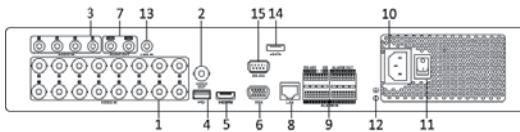

Rear Panel of DS-8100HQHI-SH

1. 1 VIDEO IN
2. 2 VIDEO OUT
3. 3 AUDIO IN, RCA Connector
4. 4 USB Port
5. 5 HDMI Interface
6. 6 VGA Interface
7. 7 CVBS AUDIO OUT and VGA AUDIO OUT
8. 8 LAN1 LAN2 Network Interfaces
9. 9 RS-485 Serial Interface, Keyboard Interface, ALARM IN and ALARM OUT
10. 10 100~240V AC Power Input
11. 11 Power Switch
12. 12 GND
13. 13 LINE IN
14. 14 eSATA Interface
15. 15 RS-232 Serial Port

Available models

- DS-8104HQHI-SH
- DS-8108HQHI-SH
- DS-8116HQHI-SH

	DS-8104HQHI-SH	DS-8108HQHI-SH	DS-8116HQHI-SH
Video/Audio input			
Video compression	H.264		
Analog and HD-TVI video input	4-ch	8-ch	16-ch
	BNC interface (1.0Vp-p, 75 Ω)		
Supported camera types	720P25, 720P30, 720P50, 720P60, 1080P25, 1080P30, CVBS		
IP video input	2-ch (up to 6-ch) Up to 2MP resolution	2-ch (up to 10-ch)	2-ch (up to 18-ch)
Audio compression	G.711u		
Audio input	4-ch	8-ch	16-ch
	RCA (2.0 Vp-p, 1 KΩ)		
Two-way audio in	1-ch, RCA (2.0 Vp-p, 1 KΩ)		
Video/Audio output			
HDMI / VGA output	1920 × 1080 / 60 Hz, 1280 × 1024 / 60 Hz, 1280 × 720 / 60 Hz, 1024 × 768 / 60 Hz		
CVBS output	1-ch, BNC (1.0 Vp-p, 75 Ω), resolution: PAL: 704 × 576, NTSC: 704 × 480		
Encoding resolution	Main stream: 1080P / 720P / VGA / 4CIF / CIF Sub-stream: WD1 (non-real-time) / 4CIF(non-real-time) / CIF / QCIF / QVGA		
Frame rate	Main stream: 1/16 fps ~ Real time frame rate Sub-stream: 1/16 fps ~ Real time frame rate		
Video bitrate	32 Kbps-10 Mbps		
Audio output	2-ch, RCA (Linear, 1KΩ, for VGA output and CVBS output respectively)		
Audio bitrate	64 Kbps		
Dual-stream	Support		
Stream type	Video, Video & Audio		
Synchronous playback	4-ch	8-ch	16-ch
Playback resolution	1080P / 720P / VGA / WD1 / 4CIF / CIF / QVGA / QCIF		
Network management			
Remote connections	128		
Network protocols	TCP/IP, PPPoE, DHCP, DNS, DDNS, NTP, SADP, SMTP, SNMP, NFS, iSCSI, UPnP™, HTTPS		
Hard disk			
Type	8 SATA interfaces for 8 HDDs; 1 eSATA interface		
Capacity	Up to 4 TB capacity for each disk		
External interface			
Network interface	2; 10M / 100M / 1000M self-adaptive Ethernet interfaces		
Serial interface	RS-232, RS-485, Keyboard		
USB port	3 × USB2.0		
Alarm in / out	16 / 4		
General			
Power supply	100 ~ 240VAC, 47 ~ 63HZ		
Consumption (without hard disks)	≤ 35W	≤ 45W	≤ 65W
Working temperature	-10 °C ~+55 °C (14 °F ~ 131 °F)		
Working humidity	10% ~ 90%		
Chassis	19-inch rack-mounted 2U chassis		
Dimensions (W × D × H)	445 × 470 × 90 mm (17.5 × 18.5 × 3.5 inch)		
Weight (without hard disks)	≤ 8Kg (17.6 lb)