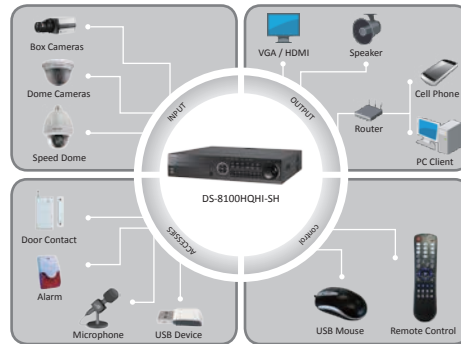

## DS-8100HQHI-SH

### Turbo HD DVR

#### Key features

- H.264 & Dual-stream video compression
- Support HD-TVI/analog/IP camera triple hybrid
- Support both HD-TVI and analog cameras with adaptive access
- Full channel@1080P resolution real-time recording
- HDMI and VGA output at up to 1920×1080P resolution
- Long transmission distance over coax cable
- Support up to 16-ch synchronous playback at 1080P resolution

#### Rear Panel of DS-8100HQHI-SH

- 1 VIDEO IN
- 2 VIDEO OUT
- 3 AUDIO IN, RCA Connector
- 4 USB Port
- 5 HDMI Interface
- 6 VGA Interface
- 7 CVBS AUDIO OUT and VGA AUDIO OUT
- 8 LAN1 LAN2 Network Interfaces
- 9 RS-485 Serial Interface, Keyboard Interface, ALARM IN and ALARM OUT
- 10 100~240V AC Power Input
- 11 Power Switch
- 12 GND
- 13 LINE IN
- 14 eSATA Interface
- 15 RS-232 Serial Port