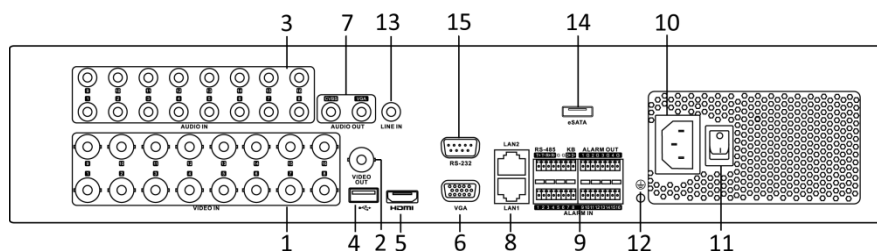

Physical Interfaces

The rear panel of DS-8104/8108HGHI-SH provides 4/8 video input interfaces.

Index	Description	Index	Description
1	VIDEO IN	9	RS-485 Serial Interface, Keyboard Interface, ALARM IN and ALARM OUT
2	VIDEO OUT	10	100 to 240 VAC Power Input
3	AUDIO IN, RCA Connector	11	Power Switch
4	USB Interface	12	GND
5	HDMI Interface	13	LINE IN
6	VGA Interface	14	eSATA Interface
7	CVBS AUDIO OUT and VGA AUDIO OUT	15	RS-232 Serial Interface
8	LAN1 and LAN2 Network Interfaces