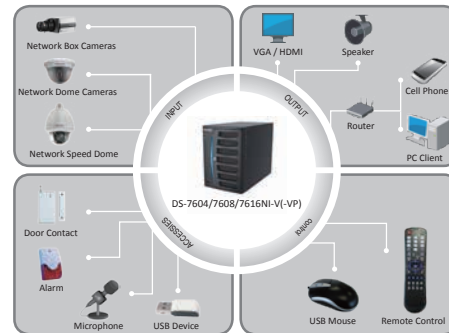

## DS-7608/16NI-V(-VP) Embedded Vertical NVR

### Key features

- Third-party network cameras supported
- Up to 5 Megapixels resolution recording
- HDMI and VGA output at up to 1920×1080P resolution
- HDD quota and group management
- 4 independent PoE network interfaces (Only DS-7604/7608/7616NI-VP)
- Vertical design for easy HDD installation
- HDD hot-swap supported

	DS-7608NI-V(-VP)	DS-7616NI-V(-VP)
<b>Video/Audio input</b>		
IP video input	8-ch	16-ch
Two-way audio input	1-ch, RCA (2.0 Vp-p, 1kΩ)	
<b>(without hard disk)</b>		
Incoming bandwidth	40Mbps	80Mbps
Outgoing bandwidth	40Mbps	
Remote connection	128	
<b>Video/Audio output</b>		
Decoding resolution	5MP/3MP/1080p/UXGA/720p/VGA/4CIF/DCIF/2CIF/CIF/QCIF	
HDMI/VGA output	1-ch, resolution: 1920 × 1080P /60Hz, 1600 × 1200 /60Hz, 1280 × 1024 /60Hz, 1280 × 720 /60Hz, 1024 × 768 /60Hz	
Audio output	1-ch, RCA (Linear, 1kΩ)	
Playback resolution	5MP /3MP /1080P /UXGA /720P /VGA /4CIF /DCIF /2CIF /CIF /QCIF	
Synchronous playback	4-ch, 720P / 2-ch, 1080P / 1-ch, 5MP	8-ch 4CIF /4-ch, 720P / 2-ch, 1080P / 1-ch, 5MP
<b>Hard disk</b>		
SATA	2 SATA interfaces for 2 HDDs	
Capacity	Up to 4TB for each disk	
<b>External interface</b>		
Network interface	1 RJ-45 10 /100 /1000 Mbps self-adaptive Ethernet interface	
USB interface	2 × USB 2.0	
<b>PoE(DS-7608/16NI/VP Supported)</b>		
Interface	4 independent 100 Mbps PoE network interfaces	
Consumption	120W	
Standard	AF	
<b>Others</b>		
Power supply	12V DC	
Consumption	≤ 10 W (without hard disk)	
Working temperature	-10°C ~ +55°C	
Working humidity	10 % ~ 90 %	
Chassis	Vertical chassis	
Dimensions (W × D × H)	130 × 236 × 180mm	
Weight	≤ 2 Kg ( without hard disk)	