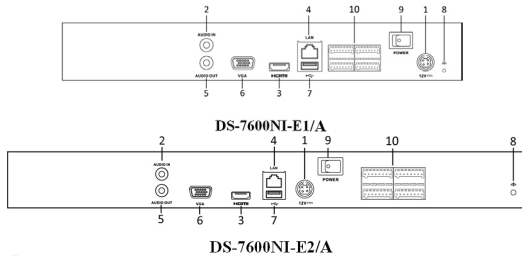

Rear Panel

1. Power Supply
2. Audio In
3. HDMI Interface
4. LAN Network Interface
5. Audio Out
6. VGA Interface
7. USB Interface
8. Ground
9. Power Switch
10. Alarm I/O

Available models

- DS-7604NI-E1/A
- DS-7608NI-E1/A
- DS-7616NI-E1/A
- DS-7608NI-E2/A
- DS-7616NI-E2/A

	DS-7604NI-E1/A	DS-7608NI-E1/A	DS-7616NI-E1/A	DS-7608NI-E2/A	DS-7616NI-E2/A
Video/Audio input					
IP video input	4-ch	8-ch	16-ch	8-ch	16-ch
Two-way audio input	1-ch, RCA (2.0 Vp-p, 1KΩ)				
Network					
Incoming bandwidth	25Mbps	50Mbps	100Mbps	50Mbps	100Mbps
Outgoing bandwidth	80Mbps				
Remote connection	128				
Video/Audio output					
Recording resolution	5MP/3MP/1080P/UXGA/720P/VGA/4CIF/DCIF/2CIF/CIF/QCIF				
Frame rate	Main stream: 50 fps (P) / 60 fps (N) Sub-stream: 50 fps (P) / 60 fps (N)				
HDMI/VGA output	1-ch, resolution: 1920 × 1080P /60Hz, 1600 × 1200 /60Hz, 1280 × 1024 /60Hz, 1280 × 720 /60Hz, 1024 × 768 /60Hz				
Audio output	1-ch, RCA (Linear, 1kΩ)				
Decoding					
Live view / Playback resolution	5MP/3MP/1080p/UXGA/720p/VGA/4CIF/DCIF/2CIF/CIF/QCIF				
Capability	4-ch@1080P	8-ch@720P, 6-ch@1080P	16-ch@4CIF, 12-ch@720P, 6-ch@1080P	8-ch@720P, 6-ch@1080P	16-ch@4CIF, 12-ch@720P, 6-ch@1080P
Hard disk					
SATA	1 SATA interface for 1 HDD			2 SATA interface for 2 HDDs	
Capacity	Up to 4TB for each disk				
External interface					
Network interface	1 RJ-45 10/100/1000 Mbps self-adaptive Ethernet interface				
USB interface	1 × USB 2.0 and 1 × USB 3.0				
Alarm in/out	4 / 1				
Others					
Power supply	12V DC				
Consumption(without hard disk)	≤ 10W				
Working temperature	-10 °C ~ +55 °C (+14 °F ~ + 131 °F)				
Working humidity	10 % ~ 90 %				
Chassis	1U chassis			380 chassis	
Dimensions(W × D × H)	315 × 230 × 45 mm (12.4 × 9.0 × 1.8 inch)			380 × 290 × 48mm (15.0 × 11.4 × 1.9 inch)	
Weight(without hard disk)	≤ 1 kg