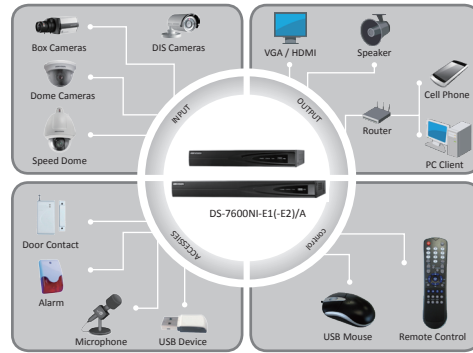

DS-7604/08/16NI-E1(-E2)/A Embedded NVR

Key features

- Third-party network cameras supported
- Up to 5 Megapixels resolution recording
- HDMI and VGA output at up to 1920×1080P resolution
- 4/8/16-ch network cameras can be connected with 25M/50M/100M incoming bandwidth
- Up to 2 SATA interfaces
- Support network detection, including network delay, packet loss, etc.

Rear Panel

1. Power Supply
2. Audio In
3. HDMI Interface
4. LAN Network Interface
5. Audio Out
6. VGA Interface
7. USB Interface
8. Ground
9. Power Switch
10. Alarm I/O

Available models

- DS-7604NI-E1/A
- DS-7608NI-E1/A
- DS-7616NI-E1/A
- DS-7608NI-E2/A
- DS-7616NI-E2/A