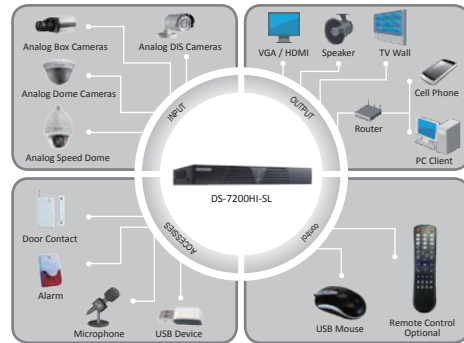

DS-7204/08/16HI-SL Standalone DVR

Key features

- H.264 video compression
- CIF resolution real-time recording
- VGA output at up to 1920×1080P resolution
- Dual-stream
- Up to 4/8/16-ch synchronous playback
- NTP, SMTP, NFS, UPnP and iSCSI protocols

Rear Panel of DS-7200HI-SL

1. Video in
2. Video out
3. USB interface
4. HDMI interface (Optional)
5. VGA interface
6. Audio in, RCA connector
7. Audio out, RCA connector
8. LAN network interface
9. RS-485 serial interface
10. 12VDC power input
11. Power switch
12. GND