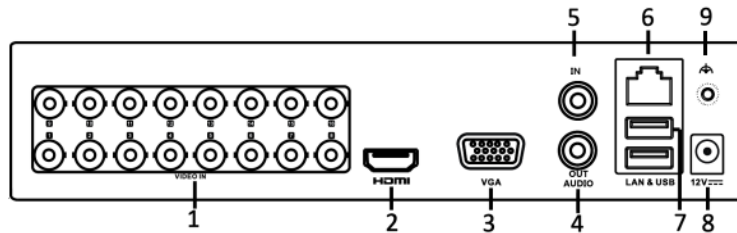

Physical Interfaces

The rear panel of DS-7204/7208HGHI-F1 provides 4/8 video input interfaces.

Index	Description	Index	Description
1	VIDEO IN	6	LAN Network Interface
2	HDMI Interface	7	USB Interface
3	VGA Interface	8	GND
4	AUDIO OUT	9	12 VDC Power Input
5	AUDIO IN