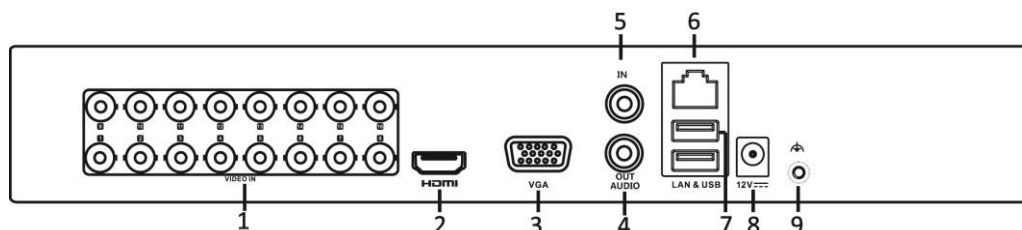

Physical Interfaces

The rear panel of DS-7208HGHI-E2 provides 8 video input interfaces.

Index	Description	Index	Description
1	VIDEO IN	6	LAN Network Interface
2	HDMI Interface	7	USB Interface
3	VGA Interface	8	12 VDC Power Input
4	AUDIO OUT	9	GND
5	AUDIO IN