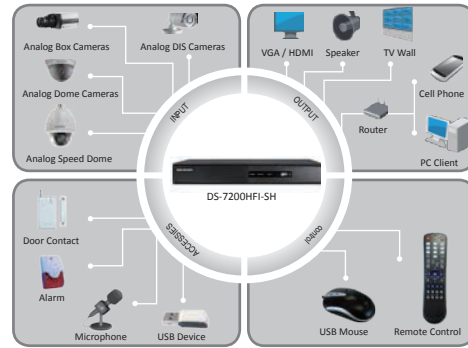

DS-7204/08/16HFI-SH Standalone DVR

Key features

- H.264 video compression
- 4 CIF resolution real-time recording
- HDMI and VGA output at up to 1920×1080P resolution
- Dual-stream
- Up to 4-ch synchronous playback
- NTP, SMTP, NFS, UPnP and iSCSI protocols

Rear Panel of DS-7204HFI-SH

1. Video in
2. Video out
3. USB interface
4. HDMI interface
5. VGA interface
6. Audio in, RCA connector
7. Audio out, RCA connector
8. LAN network interface
9. RS-485 serial interface
10. 12VDC power input
11. Power switch
12. GND