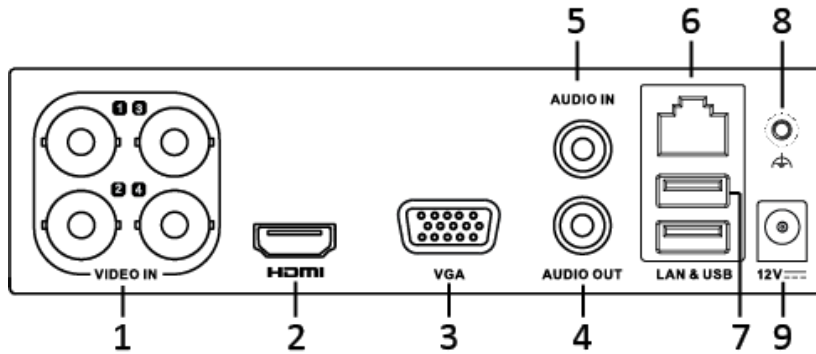

## Specifications

<b>Model</b>		<b>DS-7104HGHI-SH</b>
<b>Video/Audio input</b>	<b>Video compression</b>	H.264+/H.264
	<b>Analog and HDTV video input</b>	4-ch
		BNC interface (1.0 Vp-p, 75 Ω), supporting coaxitron connection
	<b>Supported camera types</b>	720p/25Hz, 720p/30Hz, 720p/50Hz, 720p/60Hz, 1080p/25Hz, 1080p/30Hz, CVBS
	<b>Audio compression</b>	G.711u
	<b>Audio input/Two-way audio input</b>	1-ch, RCA (2.0 Vp-p, 1 KΩ)
<b>Video/Audio output</b>	<b>HDMI/VGA output</b>	1920 × 1080/60Hz, 1280 × 1024/60Hz, 1280 × 720/60Hz, 1024 × 768/60Hz
	<b>Encoding resolution</b>	1080p/720p/VGA/WD1/4CIF/CIF
	<b>Frame rate</b>	Main stream: 1080p@12fps; 720p/VGA/WD1/4CIF/CIF@25fps (P)/30fps (N)
		Sub-stream: WD1/4CIF@12fps; CIF/QCIF/QVGA@25fps (P)/30fps (N)
	<b>Video bit rate</b>	32 Kbps to 6 Mbps
	<b>Audio output</b>	1-ch, RCA (Linear, 1KΩ)
	<b>Audio bit rate</b>	64 Kbps
	<b>Dual stream</b>	Support
	<b>Stream type</b>	Video, Video & Audio
<b>Synchronous playback</b>	4-ch	
<b>Network management</b>	<b>Remote connections</b>	128
	<b>Network protocols</b>	TCP/IP, PPPoE, DHCP, Hik Cloud P2P, DNS, DDNS, NTP, SADP, SMTP, NFS, iSCSI, UPnP™, HTTPS
<b>Hard disk</b>	<b>SATA</b>	1 SATA interface
	<b>Capacity</b>	Up to 6 TB capacity for each disk
<b>External interface</b>	<b>Network interface</b>	1, RJ45 10M/100M self-adaptive Ethernet interface
	<b>USB interface</b>	2 × USB 2.0
<b>General</b>	<b>Power supply</b>	12 VDC
	<b>Consumption (without HDD)</b>	≤ 15 W
	<b>Working temperature</b>	-10 °C to +55 °C (14 °F to 131 °F)
	<b>Working humidity</b>	10% to 90%
	<b>Dimensions (W × D × H)</b>	200 × 200 × 45 mm (7.9 × 7.9 × 1.8 inch)
	<b>Weight (without HDD)</b>	≤ 0.8 kg (1.8 lb)

## Physical Interfaces

Index	Description	Index	Description
1	VIDEO IN	6	LAN Network Interface
2	HDMI Interface	7	USB Interfaces
3	VGA Interface	8	GND
4	AUDIO OUT, RCA Connector	9	12 VDC Power Input
5	AUDIO IN, RCA Connector		