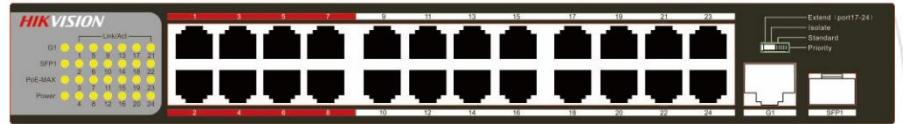

DS-3E Series Unmanaged PoE Switch

Features and Functions

DS-3E0108P-E

- Complies with IEEE 802.3, IEEE 802.3u, IEEE 802.3x, IEEE 802.3af, and IEEE 802.3at standard
- 8 auto-negotiation RJ45 ports
- Auto MDI/MDIX
- Ports 1 - 4 of the switch support IEEE802.3at/af standard
- 1.6 Gbps backplane bandwidth and 1.19 Mbps packet forwarding rate for non-blocking line-speed forwarding
- Up to 30W PoE power for each PoE port
- Automatically adjust the power supply powered devices
- Durable case and silent, fan-less design, longer service life

DS-3E0109P-E/M

- 9*10/100 Base-TX Ethernet ports
- Supports standard and EXTEND network mode
- Compliant with IEEE802.3, IEEE802.3u, IEEE802.3ab Ethernet standards
- Store-and-Forward switching
- 4K MAC address table and MAC address learning
- 1.8 Gbps backplane bandwidth
- All-metal construction
- Desktop and wall-mounted installation

DS-3E0318P-E/M & DS-3E0326P-E/M

- Compliant with IEEE802.3, IEEE802.3u, IEEE802.3ab, IEEE 802.3z, IEEE 802.1Q, and IEEE802.3x Ethernet standards
- 16/24*10/100 Base-TX Ethernet ports, one 10/100/1000 Base-T Ethernet port and one 10/100/1000 Base-X SFP optical module port
- Ports 1 - 16/24 are 10/100 Mbps downlink ports and comply with IEEE 802.3af and IEEE 802.3at.
- The maximum of 30W port output PoE power and the maximum of 135W/225W total output PoE power
- Support four network modes: Priority, Standard, Isolate and Extend
- 4K MAC address and MAC address learning
- 7.2 Gbps/8.8 Gbps backplane bandwidth
- Store-and-Forward switching
- All-metal construction
- 13 inch length and 1 U standard height size allow it to be mounted on subrack.