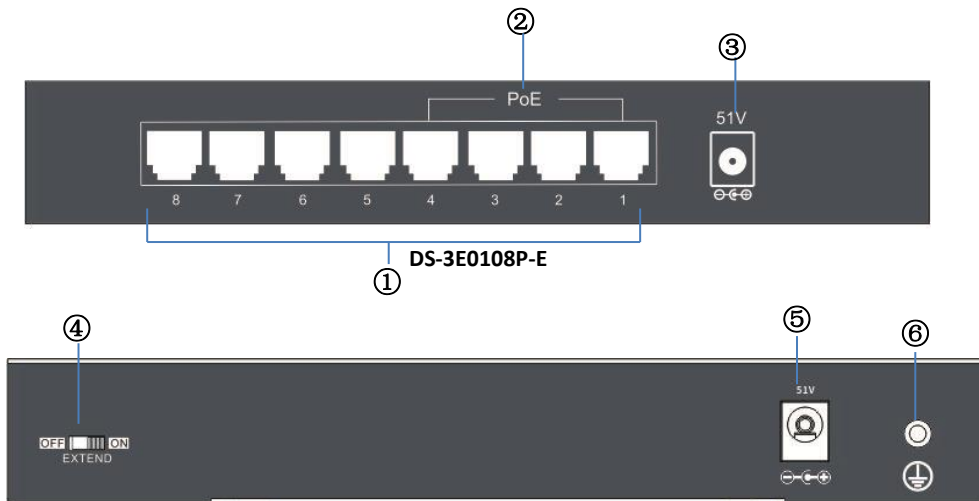

Rear Panel

DS-3E0109P-E/M

Index	Description	Index	Description
1	RJ45 Ports	2	PoE Ports
3	Power Jack	4	EXTEND Mode Switch
5	Power Jack	6	Grounding Terminal