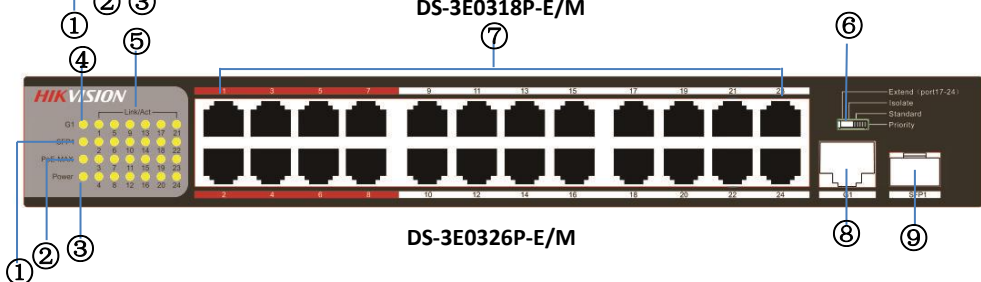

DS-3E0318P-E/M & DS-3E0326P-E/M

- Compliant with IEEE802.3, IEEE802.3u, IEEE802.3ab, IEEE 802.3z, IEEE 802.1Q, and IEEE802.3x Ethernet standards
- 16/24*10/100 Base-TX Ethernet ports, one 10/100/1000 Base-T Ethernet port and one 10/100/1000 Base-X SFP optical module port
- Ports 1 - 16/24 are 10/100 Mbps downlink ports and comply with IEEE 802.3af and IEEE 802.3at.
- The maximum of 30W port output PoE power and the maximum of 135W/225W total output PoE power
- Support four network modes: Priority, Standard, Isolate and Extend
- 4K MAC address and MAC address learning
- 7.2 Gbps/8.8 Gbps backplane bandwidth
- Store-and-Forward switching
- All-metal construction
- 13 inch length and 1 U standard height size allow it to be mounted on subrack.

Appearance

Front Panel

DS-3E0108P-E

DS-3E0109P-E/M

| Index | Description | Index | Description |
|-------|------------------|-------|---------------------|
| 1 | PoE MAX LED | 2 | Power LED |
| 3 | PoE Status LED | 4 | Link/Act LED |
| 5 | Power LED | 6 | Link/Act LED |
| 7 | PoE LED | 8 | Downlink RJ45 Ports |
| 9 | Uplink RJ45 Port | 10 | 100 M LED |

DS-3E0318P-E/M

DS-3E0326P-E/M

| Index | Description | Index | Description |
|-------|------------------------------|-------|----------------------------|
| 1 | SFP1 LED | 2 | PoE-MAX LED |
| 3 | Power LED | 4 | G1 LED |
| 5 | Link/Act LED | 6 | Network Mode Switch |
| 7 | 100 Mbps Downlink RJ45 Ports | 8 | 1000 Mbps Uplink RJ45 Port |
| 9 | 1000 Mbps Uplink SFP Port | | |