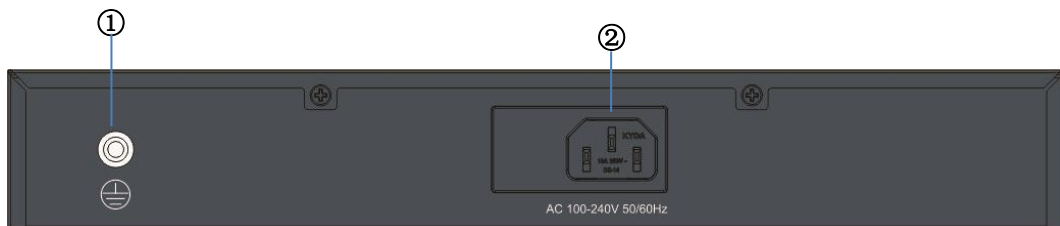

DS-3E0318P-E/M & DS-3E0326P-E/M

Index	Description	Index	Description
1	Grounding Terminal	2	Power Jack

Distributed by