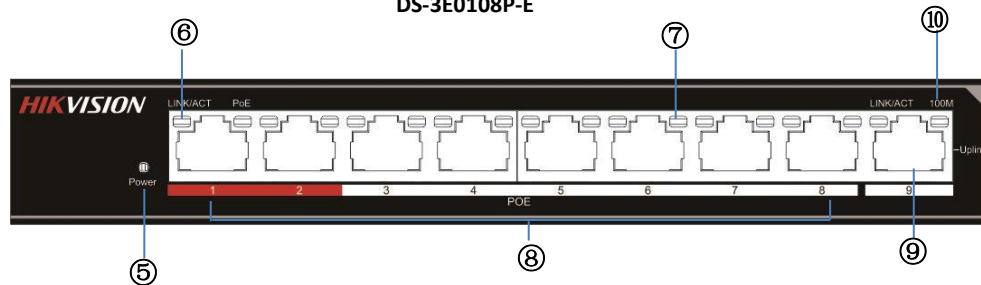

DS-3E0108P-E

DS-3E0109P-E/M

Index	Description	Index	Description
1	PoE MAX LED	2	Power LED
3	PoE Status LED	4	Link/Act LED
5	Power LED	6	Link/Act LED
7	PoE LED	8	Downlink RJ45 Ports
9	Uplink RJ45 Port	10	100 M LED