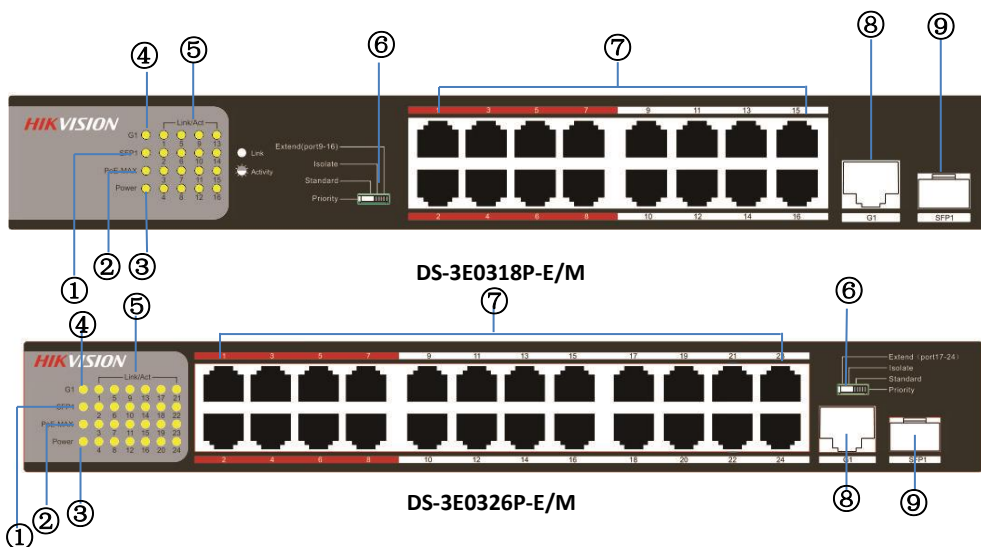

DS-3E0318P-E/M & DS-3E0326P-E/M

- Compliant with IEEE802.3, IEEE802.3u, IEEE802.3ab, IEEE 802.3z, IEEE 802.1Q, and IEEE802.3x Ethernet standards
- 16/24*10/100 Base-TX Ethernet ports, one 10/100/1000 Base-T Ethernet port and one 10/100/1000 Base-X SFP optical module port
- Ports 1 - 16/24 are 10/100 Mbps downlink ports and comply with IEEE 802.3af and IEEE 802.3at.
- The maximum of 30W port output PoE power and the maximum of 135W/225W total output PoE power
- Support four network modes: Priority, Standard, Isolate and Extend
- 4K MAC address and MAC address learning
- 7.2 Gbps/8.8 Gbps backplane bandwidth
- Store-and-Forward switching
- All-metal construction
- 13 inch length and 1 U standard height size allow it to be mounted on subrack.

Appearance

Front Panel

DS-3E0108P-E

DS-3E0109P-E/M

| Index | Description | Index | Description |
|-------|------------------|-------|---------------------|
| 1 | PoE MAX LED | 2 | Power LED |
| 3 | PoE Status LED | 4 | Link/Act LED |
| 5 | Power LED | 6 | Link/Act LED |
| 7 | PoE LED | 8 | Downlink RJ45 Ports |
| 9 | Uplink RJ45 Port | 10 | 100 M LED |

DS-3E0318P-E/M

DS-3E0326P-E/M

| Index | Description | Index | Description |
|-------|------------------------------|-------|----------------------------|
| 1 | SFP1 LED | 2 | PoE-MAX LED |
| 3 | Power LED | 4 | G1 LED |
| 5 | Link/Act LED | 6 | Network Mode Switch |
| 7 | 100 Mbps Downlink RJ45 Ports | 8 | 1000 Mbps Uplink RJ45 Port |
| 9 | 1000 Mbps Uplink SFP Port | | |