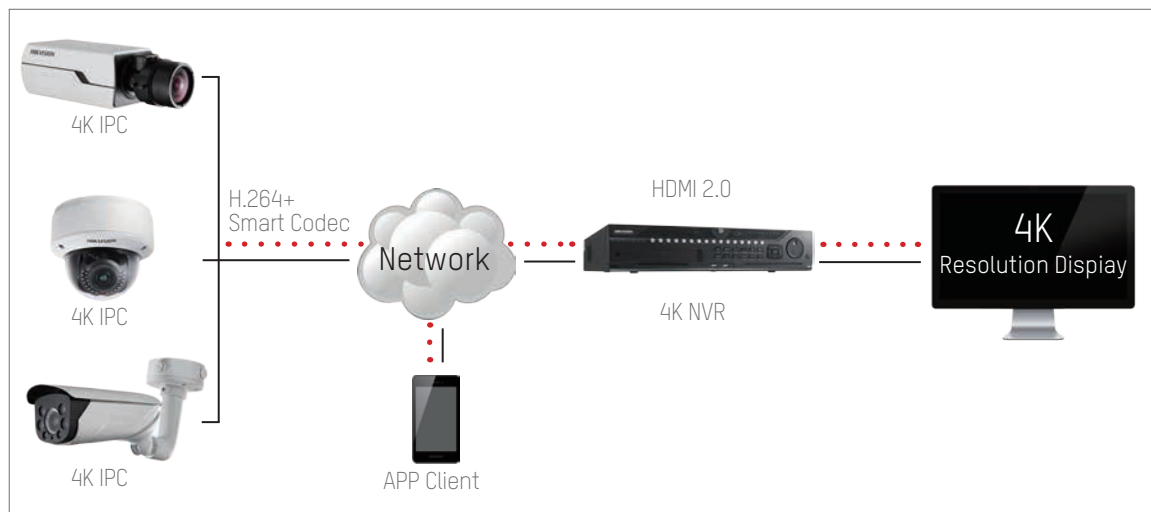

4K
TOTAL SYSTEM

HIKVISION

 smart solution **2.0**

DISCOVER
THE TRUE VALUE OF
4K

www.hikvision.com

With the development of 4K technology quickly coming into focus, opportunities to use this technology in security will continue to grow. As a leading video surveillance manufacturer, Hikvision has paid close attention to the rise of 4K and has launched a 4K total system to harness this technology in the global security industry.

Without complementary 4K components, such as monitors and NVRs, 4K cameras cannot be used to their full potential, and therefore have little practical use in surveillance. By building a total system — complete with cameras, NVRs, etc., — Hikvision strives to provide a system that is more helpful and more useful to its customers. The Hikvision 4K system, which comes equipped with a variety of smart functions, satisfies the security industry's need for ultra-high resolution and smart surveillance.

SYSTEM STRUCTURE

KEY FEATURES

■ Ultra-High Definition (UHD)

The Hikvision 4K system provides UHD images, which not only provides users with incredibly clear and crisp imagery, but it also results in better use of video data. Limited resolution has often hindered video analysis in the past, particularly in large scenes. Now, the increase of pixels in 4k technology has resulted in increased resolution and improved image enhancement, both of which allow for more information to be extracted. These advances elevate the accuracy and quality of content analysis to a new level while also delivering better value for users.

■ H.264+ Smart Codec

Hikvision 4K systems incorporate H.264+ optimized compression, which allows users to more efficiently manage super-high-resolution video footage. With features such as background-based predictive smart encoding, enhanced noise suppression, and optimized bitrate control for long-term periods, Hikvision H.264+ compression saves bandwidth resources and decreases storage requirements.