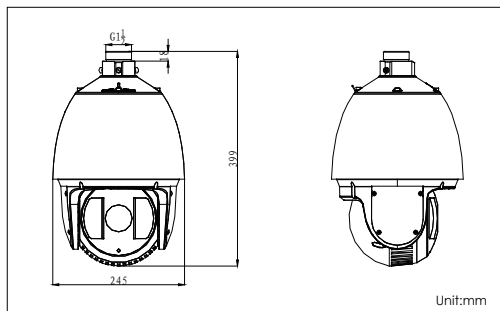

Dimensions

Accessories

Available models

DS-2DF7283-A: 24VAC, outdoor

DS-2DF7283-A	
Camera	
Image sensor	1/2.8" Progressive Scan CMOS
Effective pixel	2230K pixels
Min. Illumination	High sensitivity: Color: 0.5Lux@F1.6,B/W: 0.08Lux@F1.6 , 0 Lux with IR Normal: Color: 1.7Lux@F1.6 ,B/W: 0.26Lux@F1.6, 0 Lux with IR
White balance	Auto / Manual /ATW/Indoor / Outdoor / Daylight lamp / Sodium lamp
AGC	Auto / Manual
S / N ratio	≥ 50dB
Digital noise reduction	3D DNR
Backlight compensation	BLC
Wide dynamic range	True WDR
Shutter speed	50Hz: 1 ~ 1/30,000s, 60Hz: 1 ~1/30,000s
Day & Night	IR Cut Filter
Digital zoom	16X
Privacy masking	24 privacy masks programmable, optional multiple colors and mosaics
Focus mode	Auto / Semiautomatic / Manual
Lens	
Focal length	4.7 ~ 94mm, 20X optical zoom
Zoom speed	Approx. 2.3s (Optical Wide-Tele)
Angle of view	55.4 ~ 2.9 degree (Wide-Tele)
Min. Working distance	10 ~ 1000mm(Wide-Tele)
Aperture range	F1.6 ~ F3.5
Pan and Tilt	
Pan / Tilt range	Pan: 360° endless; Tilt: -2° ~ 90° (auto flip)
Pan / Tilt speed	Pan Manual Speed: 0.1° ~ 160°/s, Pan Preset Speed: 240°/s Tilt Manual Speed: 0.1° ~ 120°/s, Tilt Preset Speed: 200°/s
Proportional zoom	Rotation speed can be adjusted automatically according to zoom multiples
Number of preset	300
Patrol	8 patrols, up to 32 presets per patrol
Pattern	4 patterns, with the recording time not less than 10 minutes per pattern
Power-off memory	Support
Park action	Preset / Patrol / Pattern / Pan scan / Tilt scan / Random scan / Frame scan / Panorama scan
PTZ position display	Support
Preset freezing	Support
Scheduled task	Auto Scan / Frame Scan / Random Scan / Patrol / Pattern / Preset / Panorama Scan/ Tilt Scan / Dome Reboot/ Dome Adjust / Aux Output
Infrared	
IR distance	Up to 150m
IR intensity	Automatically adjusted, depending on the zoom ratio
Alarm	
Alarm input	7 inputs
Alarm output	2 relay outputs, alarm response actions configurable
Alarm trigger	Face detection, Intrusion detection, Line crossing detection, Region entrance, Region exiting, Motion detection, Audio Exception Detection, Dynamic analysis, Tampering alarm, Network disconnect, IP address conflict, Storage exception
Alarm action	Preset, Patrol, Pattern, SD/SDHC card recording, Relay output, Notification on Client
Local Video&Audio	
Video output	1.0V[p-p] / 75Ω, NTSC (or PAL) composite, BNC
Audio input	1 Mic in/Line in interface. Line input: 2-2.4V[p-p]; output impedance: 1KΩ, ±10%
Audio output	1 Audio output interface. Line level, impedance: 600Ω
Network	
Ethernet	10Base-T / 100Base-TX, RJ45 connector
Max. image resolution	1920×1080
Frame rate	50Hz: 25 fps (1920×1080), 25 fps (1280×960) , 25 fps (1280×720) 60Hz: 30 fps (1920×1080), 30 fps (1280×960) , 30 fps (1280×720)
Image compression	H.264 / MJPEG / MPEG4, H.264 encoding with Baseline / Main / High profile
ROI encoding	Support
Audio compression	G.711u / G.711a / G.726 / MP2L2/G.722
Protocols	IPv4/IPv6, HTTP, HTTPS, 802.1x, Qos, FTP, SMTP, UPnP, SNMP, DNS, DDNS, NTP, RTSP, RTP, TCP, UDP, IGMP, ICMP, DHCP, PPPoE
Simultaneous live view	Up to 20
Streams	Triple streams
SD memory card	Built-in SD/SDHC Slot, up to 64GB, support manual / alarm / edge recording
User/Host level	Up to 32 users, 3 Levels: Administrator, Operator and User
Security measures	User authentication (ID and PW), Host authentication (MAC address), IP address filtering
Integration	
Application programming	Open-ended API, support Onvif(Profile G), PSIA and CGI, Genetec
Web browser	IE 7+, Chrome 18+, Firefox 5.0+, Safari 5.02+, support multi-language
General	
RS-485 protocols	HIKVISION, Pelco-P, Pelco-D, self-adaptive
Power	24VAC, max. 50W
Working temperature	-30°C ~ 65°C(-22°F ~ 149°F)
Humidity	90% or less
Protection level	IP66
	TVS 4,000V lightning protection, surge protection and voltage transient protection
Dimensions	Φ245 × 399mm (Φ9.65" × 15.71")
Weight	Approx. 6kg(13.22lbs)
Mount option	Long-arm wall mount: DS-1602ZJ; Corner mount: DS-1602ZJ-corner; Pole Mount: DS-1602ZJ-pole; Power box mount:DS-1602ZJ-box