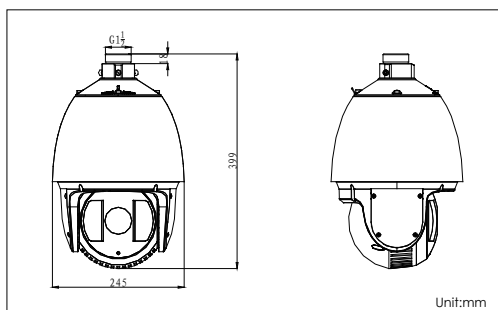

## DS-2DF727A series 1MP WDR Network IR PTZ Dome Camera

### Key features

- 1/3" Type solid State Progressive Scan CCD
- 18X optical zoom, 12X digital zoom
- True WDR
- True Day/Night, 3D DNR
- Up to 150m IR distance
- 3D intelligent positioning
- Triple stream

### Dimensions