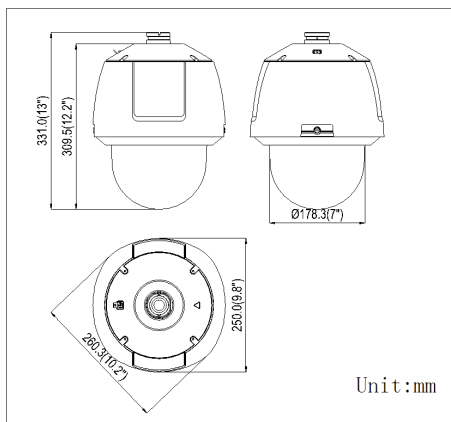

Dimensions

Accessories

Available models

DS-2DF6336V-AEL, High-PoE / 24VAC, outdoor

DS-2DF6336V-AEL	
Camera Module	
Image Sensor	1/3" Progressive Scan CMOS
Min. Illumination	F1.6, AGC On: Color: 0.05 lux, B/W : 0.01 lux
Max. Image Resolution	2048×1536
Focal Length	4.5-162mm, 36x
Digital Zoom	16X
Zoom Speed	Approx.3.3s(Optical Wide-Tele)
Angle of View	60.6-3.68 degree (Wide-Tele)
Min. Working Distance	10-1500mm(Wide-Tele)
Aperture Range	F1.6-F4.4
Focus Mode	Auto / Semiautomatic / Manual
WDR	120dB
S / N Ratio	≥ 55dB
Shutter Time	50Hz: 1~1/30,000s; 60Hz: 1~1/30,000s
AGC	Auto / Manual
White Balance	Auto / Manual /ATW/Indoor/Outdoor/Daylight lamp/Sodium lamp
Day & Night	IR Cut Filter
Privacy Mask	24 privacy masks programmable
Enhancement	3D DNR, Defog, HLC/BLC, SVC
Pan and Tilt	
Range	Pan:360° endless; Tilt: -20°~90°(Auto Flip)
Speed	Pan Manual Speed: 0.1°~300°/s, Pan Preset Speed: 540°/s Tilt Manual Speed: 0.1°~240°/s, Tilt Preset Speed: 400°/s
Number of Preset	300
Patrol	16 patrols, up to 32 presets per patrol
Pattern	10 patterns, with the recording time not less than 10 minutes per pattern
Park Action	Preset / Patrol / Pattern / Auto scan / Tilt scan / Random scan / Frame scan / Panorama scan
Scheduled Task	Preset / Patrol / Pattern / Auto scan / Tilt scan / Random scan / Frame scan / Panorama scan/Dome reboot/Dome adjust/Aux output
Smart Features	
Smart tracking	Manual/ Panorama/ Intrusion trigger/ Line crossing trigger/ Region entrance trigger/ Region exiting trigger
Smart detection	Face detection, intrusion detection, line crossing detection, audio exception detection, region entrance, region exiting
ROI encoding	Support 24 areas with adjustable levels
Alarm	
Alarm I/O	7/2
Alarm Trigger	Face detection, Intrusion detection, Line crossing detection, Region entrance, Region exiting, Audio exception detection, Motion detection, Audio Exception Detection, Dynamic analysis, Tampering alarm, Network disconnect, IP address conflict, Storage exception
Alarm Action	Preset, Patrol, Pattern, Micro SD/SDHC card recording, Relay output, Notification on Client
Input/Output	
Monitor Output	1.0V[p-p] / 75Ω, NTSC (or PAL) composite, BNC
Audio Input	1 Mic in/Line in interface, line input: 2-2.4V[p-p]; output impedance: 1KΩ, ±10%
Audio Output	1 Audio output interface, line level, impedance: 600Ω
Network	
Ethernet	10Base-T / 100Base-TX, RJ45 connector
Main Stream	50Hz: 50fps(2048×1536, 1920×1080), 25fps(1280×720); 60Hz: 60fps(2048×1536, 1920×1080), 30fps(1280×720)
Sub Stream	50Hz: 25fps(704×576, 352×288, 176×144); 60Hz: 30fps(704×480, 352×240, 176×120)
Third Stream	50Hz: 25fps(2048×1536, 1920×1080, 1280×720, 704×576, 352×288, 176×144) 60Hz: 30fps(2048×1536, 1920×1080, 1280×720, 704×480, 352×240, 176×120)
Image Compression	H.264/MJPEG/MPEG4, H.264 encoding with Baseline/Main/High profile
Audio Compression	G.711ulaw/G.711alaw/G.726/MP2L2/G.722
Protocols	IPv4/IPv6, HTTP, HTTPS, 802.1X, QoS, FTP, SMTP, UPnP, SNMP, DNS, DDNS, NTP, RTSP, RTP, TCP, UDP, IGMP, ICMP, DHCP, PPPoE
Simultaneous Live View	Up to 20 users
Mini SD Memory Card	Support up to 64GB Micro SD/SDHC/SDXC card. Support Edge recording
User/Host Level	Up to 32 users,3 Levels: Administrator, Operator and User
Security Measures	User authentication (ID and PW); Host authentication (MAC address); IP address filtering
System Integration	
Application programming	Open-ended API, support Onvif, PSIA, CGI and Genetec
Web Browser	IE 7+, Chrome 18 +, Firefox 5.0 +, Safari 5.02 +, support multi-language
RS-485 Protocols	HIKVISION, Pelco-P, Pelco-D, self-adaptive
Power	Hi-PoE&24 VAC, Max.60W
Working Temperature	-40°C ~ 65°C (-40°F ~ 149°F)
Humidity	90% or less
Protection Level	IP66, IK10, TVS 4,000V lightning protection, surge protection and voltage transient protection
Certification	FCC, CE, UL, RoHS, IEC/EN 61000, IEC/EN 55022, IEC/EN 55024, IEC/EN60950-1
Dimensions	Φ178.3(mm)×331.0(mm) (Φ7.02"×13.03")
Weight (approx.)	8kg (approx.)
Mount Option	Long-arm wall mount: DS-1602ZJ; Corner mount: DS-1602ZJ-corner; Pole Mount: DS-1602ZJ-pole; Power box mount:DS-1602ZJ-box; DS-1619ZJ