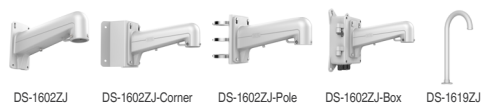

Dimensions

Accessories

Available models

DS-2DF6336V-AEL, High-PoE / 24VAC, outdoor

DS-2DF6336V-AEL	
Camera Module	
Image Sensor	1/3" Progressive Scan CMOS
Min. Illumination	F1.6, AGC On: Color: 0.05 lux, B/W : 0.01 lux
Max. Image Resolution	2048×1536
Focal Length	4.5-162mm, 36x
Digital Zoom	16X
Zoom Speed	Approx.3.3s(Optical Wide-Tele)
Angle of View	60.6-3.68 degree (Wide-Tele)
Min. Working Distance	10-1500mm(Wide-Tele)
Aperture Range	F1.6-F4.4
Focus Mode	Auto / Semiautomatic / Manual
WDR	120dB
S / N Ratio	≥ 55dB
Shutter Time	50Hz: 1~1/30,000s; 60Hz: 1~1/30,000s
AGC	Auto / Manual
White Balance	Auto / Manual /ATW/Indoor/Outdoor/Daylight lamp/Sodium lamp
Day & Night	IR Cut Filter
Privacy Mask	24 privacy masks programmable
Enhancement	3D DNR, Defog, HLC/BLC, SVC
Pan and Tilt	
Range	Pan:360° endless; Tilt: -20°~90°(Auto Flip)
Speed	Pan Manual Speed: 0.1°~300°/s, Pan Preset Speed: 540°/s Tilt Manual Speed: 0.1°~240°/s, Tilt Preset Speed: 400°/s
Number of Preset	300
Patrol	16 patrols, up to 32 presets per patrol
Pattern	10 patterns, with the recording time not less than 10 minutes per pattern
Park Action	Preset / Patrol / Pattern / Auto scan / Tilt scan / Random scan / Frame scan / Panorama scan
Scheduled Task	Preset / Patrol / Pattern / Auto scan / Tilt scan / Random scan / Frame scan / Panorama scan/Dome reboot/Dome adjust/Aux output
Smart Features	
Smart tracking	Manual/ Panorama/ Intrusion trigger/ Line crossing trigger/ Region entrance trigger/ Region exiting trigger
Smart detection	Face detection, intrusion detection, line crossing detection, audio exception detection, region entrance, region exiting
ROI encoding	Support 24 areas with adjustable levels
Alarm	
Alarm I/O	7/2
Alarm Trigger	Face detection, Intrusion detection, Line crossing detection, Region entrance, Region exiting, Audio exception detection, Motion detection, Audio Exception Detection, Dynamic analysis, Tampering alarm, Network disconnect, IP address conflict, Storage exception
Alarm Action	Preset, Patrol, Pattern, Micro SD/SDHC card recording, Relay output, Notification on Client
Input/Output	
Monitor Output	1.0V[p-p] / 75Ω, NTSC (or PAL) composite, BNC
Audio Input	1 Mic in/Line in interface, line input: 2-2.4V[p-p]; output impedance: 1KΩ, ±10%
Audio Output	1 Audio output interface, line level, impedance: 600Ω
Network	
Ethernet	10Base-T / 100Base-TX, RJ45 connector
Main Stream	50Hz: 50fps(2048×1536, 1920×1080), 25fps(1280×720); 60Hz: 60fps(2048×1536, 1920×1080), 30fps(1280×720)
Sub Stream	50Hz: 25fps(704×576, 352×288, 176×144); 60Hz: 30fps(704×480, 352×240, 176×120)
Third Stream	50Hz: 25fps(2048×1536, 1920×1080, 1280×720, 704×576, 352×288, 176×144) 60Hz: 30fps(2048×1536, 1920×1080, 1280×720, 704×480, 352×240, 176×120)
Image Compression	H.264/MJPEG/MPEG4, H.264 encoding with Baseline/Main/High profile
Audio Compression	G.711ulaw/G.711alaw/G.726/MP2L2/G.722
Protocols	IPv4/IPv6, HTTP, HTTPS, 802.1X, QoS, FTP, SMTP, UPnP, SNMP, DNS, DDNS, NTP, RTSP, RTP, TCP, UDP, IGMP, ICMP, DHCP, PPPoE
Simultaneous Live View	Up to 20 users
Mini SD Memory Card	Support up to 64GB Micro SD/SDHC/SDXC card. Support Edge recording
User/Host Level	Up to 32 users,3 Levels: Administrator, Operator and User
Security Measures	User authentication (ID and PW); Host authentication (MAC address); IP address filtering
System Integration	
Application programming	Open-ended API, support Onvif, PSIA, CGI and Genetec
Web Browser	IE 7+, Chrome 18 +, Firefox 5.0 +, Safari 5.02 +, support multi-language
RS-485 Protocols	HIKVISION, Pelco-P, Pelco-D, self-adaptive
Power	Hi-PoE&24 VAC, Max.60W
Working Temperature	-40°C ~ 65°C (-40°F ~ 149°F)
Humidity	90% or less
Protection Level	IP66, IK10, TVS 4,000V lightning protection, surge protection and voltage transient protection
Certification	FCC, CE, UL, RoHS, IEC/EN 61000, IEC/EN 55022, IEC/EN 55024, IEC/EN60950-1
Dimensions	Φ178.3(mm)×331.0(mm) (Φ7.02"×13.03")
Weight (approx.)	8kg (approx.)
Mount Option	Long-arm wall mount: DS-1602ZJ; Corner mount: DS-1602ZJ-corner; Pole Mount: DS-1602ZJ-pole; Power box mount:DS-1602ZJ-box; DS-1619ZJ