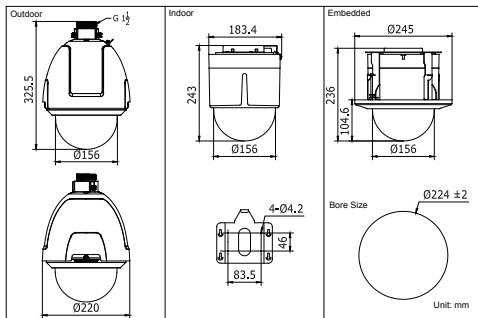

Dimensions

Accessories

Available models

- DS-2DF527A-A: 24VAC, outdoor
- DS-2DF527A-A3: 24VAC, indoor

	DS-2DF527A-A (outdoor)	DS-2DF527A-A3 (indoor)
Camera		
Image sensor	1/3" Type solid State Progressive Scan CCD	
Effective pixel	1010K pixels	
Min. illumination	Color: 0.1Lux@F1.6; B/W: 0.01Lux@F1.6	
White balance	Auto / Manual /ATW / Indoor / Outdoor / Daylight lamp / Sodium lamp	
AGC	Auto / Manual	
S / N ratio	≥ 50dB	
Digital noise reduction	3D DNR	
Backlight compensation	BLC	
Wide dynamic range	True WDR	
Shutter speed	50Hz: 1~ 1/25,000s; 60Hz: 1~ 1/30,000s	
Day & Night	IR Cut Filter	
Digital zoom	16X	
Privacy masking	24 privacy masks programmable, optional multiple colors and mosaics	
Focus mode	Auto / Semiautomatic / Manual	
Lens		
Focal length	4.7 ~ 84.6 mm, 18X optical zoom	
Zoom speed	Approx. 4.2s (Optical Wide-Tele)	
Angle of view	59.7 ~ 3.6 degree (Wide-Tele)	
Min. Working distance	10 ~ 1000mm(Wide-Tele)	
Aperture range	F1.6 ~ F2.8	
Pan and Tilt		
Pan / Tilt range	Pan: 360° endless; Tilt: -5° ~ 90°(Auto Flip)	
Pan / Tilt speed	Pan Manual Speed: 0.1° ~ 300°/s, Pan Preset Speed: 540°/s Tilt Manual Speed: 0.1° ~ 240°/s, Tilt Preset Speed: 400°/s	
Proportional zoom	Rotation speed can be adjusted automatically according to zoom multiples	
Number of preset	256	
Patrol	8 patrols, up to 32 presets per patrol	
Pattern	4 patterns, with the recording time not less than 10 minutes per pattern	
Power-off memory	Support	
Park action	Preset / Patrol / Pattern / Pan scan / Tilt scan / Random scan / Frame scan / Panorama scan	
PTZ position display	Support	
Preset freezing	Support	
Scheduled task	Preset / Patrol / Pattern / Pan scan / Tilt scan / Random scan / Frame scan / Panorama scan/Dome reboot/Self-test action/Alarm output	
Alarm		
Alarm input	7 inputs	
Alarm output	2 relay outputs, alarm response actions configurable	
Alarm trigger	Motion detection, Audio Exception Detection, Dynamic analysis, Tampering alarm, Network disconnect, IP address conflict, Storage exception	
Alarm actions	Preset, Patrol, Pattern, SD/SDHC card recording, Relay output, Notification on Client	
Local Video&Audio		
Video output	1.0V[p-p] / 75Ω, NTSC (or PAL) composite, BNC	
Audio input	1 Mic in/Line in interface. Line input: 2-2.4V[p-p]; output impedance: 1KΩ, ±10%	
Audio output	1 Audio output interface. Line level, impedance: 600Ω	
Network		
Ethernet	10Base-T / 100Base-TX, RJ45 connector	
Max. image resolution	1280×960	
Frame rate	50Hz:25fps(1280×960), 25fps (1280×720) 60Hz:30fps(1280×960), 30fps (1280×720)	
Image compression	H.264/MJPEG/MPEG4, H.264 encoding with Baseline/Main/High profile	
SVC	Support	
ROI encoding	Support	
Audio compression	G.711u / G.711a / G.726 / MP2L2	
Protocols	IPv4/IPv6, HTTP, HTTPS, 802.1x, Qos, FTP, SMTP, UPnP, SNMP, DNS, DDNS, NTP, RTSP, RTP, TCP, UDP, IGMP, ICMP, DHCP, PPPoE	
Simultaneous live view	Up to 10	
Streams	Triple streams	
SD memory card	Built-in micro SD/SDHC Slot, up to 32GB, support manual / alarm / edge recording	
User/Host level	Up to 32 users, 3 Levels: Administrator, Operator and User	
Security measures	User authentication (ID and PW), Host authentication (MAC address), IP address filtering	
Integration		
Application programming	Open-ended API, support Onvif, PSIA and CGI	
Web browser	IE 7+, Chrome 18+, Firefox 5.0+, Safari 5.02+, support multi-language	
General		
RS-485 protocols	HIKVISION, Pelco-P, Pelco-D, self-adaptive	
Power	-A: 24VAC, max. 40W -A3: 24VAC, max. 25W	
Working Temperature	-A: -30°C ~ 65°C(-22°F ~ 149°F) -A3: -10°C ~ 50°C (14°F ~ 122°F)	
Humidity	90% or less	
Protection Level	IP66(outdoor models) TVS 4,000V lightning protection, surge protection and voltage transient protection IK 10 (optional)	
Dimensions	Φ220×325.5mm (Φ8.66"×12.81")(Outdoor) Φ183.4×243mm (Φ7.22"×9.57")(Ceiling) Φ245×236mm (Φ9.65"×9.29")(In-ceiling)	
Weight	Approx. 5Kg (11.02lbs)	
Mount Option	Long-arm wall mount: DS-1601ZJ; Corner mount: DS-1601ZJ-corner; (outdoor models) Pole Mount: DS-1601ZJ-pole; Power box mount:DS-1634ZJ	