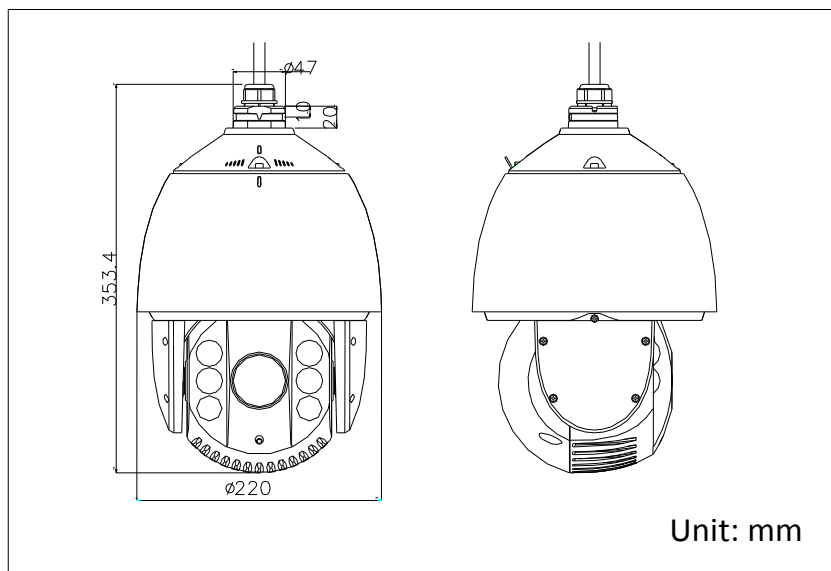

Dual Streams	Support
	Mini SD Memory Card	Micro SD Slot, up to 128GB, edge recording
	User/Host Level	Up to 32 users,3 Levels: Administrator, Operator and User
	Security Measures	User authentication (ID and PW), Host authentication (MAC address) IP address filtering
System Integration	Interface for application programming	Open-ended API, support Onvif, PSIA and CGI Support Hik cloud P2P
	Web Browser	IE 7+, Chrome 18 +, Firefox 5.0 +, Safari 5.02 +
	Power	24 VAC(for -A model), Hi-PoE & 24 VAC(for -AE model) Max. 40W(IR LED 12W, Heater 6W)
	Working Temperature / Humidity	-30 °C-65 °C (-22°F -149°F) 90% or less
	Protection Level	IP66 standard TVS 4,000V lightning protection, surge protection and voltage transient protection
	Mounting	Various mounting modes optional
	Dimensions	Φ220×353.4mm (Φ8.66"×13.91")
	Mount Option (only suitable for outdoor dome)	Long-arm wall mount: DS-1602ZJ; Corner mount: DS-1602ZJ-corner; Pole Mount: DS-1602ZJ-pole; Power box mount:DS-1602ZJ-box

Dimensions