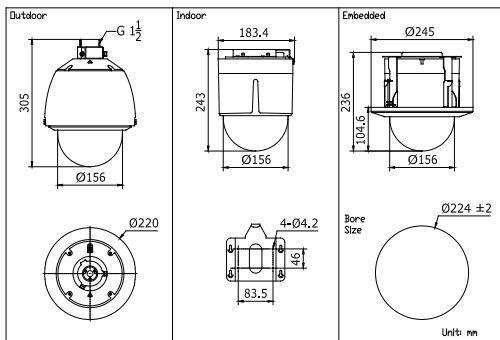

DS-2DE5186/5184 series

2MP Network PTZ Dome Camera

Key features

- 1/2.8" Progressive Scan CMOS
- 1080P Full HD resolution
- 30X / 20X optical zoom, 16X digital zoom
- True Day/Night, 3D DNR, Digital WDR
- 3D intelligent positioning
- 24VAC / PoE+ power supply

Dimensions

Accessories

Available models

- DS-2DE5186-A: 24VAC, outdoor
- DS-2DE5186-AE: PoE+ & 24VAC, outdoor
- DS-2DE5186-A3: 24VAC, indoor
- DS-2DE5186-AE3: PoE+ & 24VAC, indoor

- DS-2DE5184-A: 24VAC, outdoor
- DS-2DE5184-AE: PoE+ & 24VAC, outdoor
- DS-2DE5184-A3: 24VAC, indoor
- DS-2DE5184-AE3: PoE+ & 24VAC, indoor