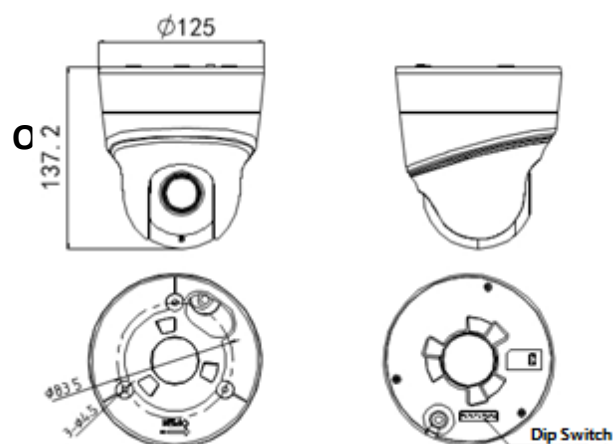

System Integration	
Application programming	Open-ended API, support Onvif, PSIA, CGI and Genetec ; Support EZVIZ cloud P2P
Web Browser	IE 7+, Chrome 18 +, Firefox 5.0 +, Safari 5.02 +
Power	POE&12 VDC, Max. 9W(IR: 3W Max.)
Working Temperature	-10℃~50℃(14℉~122℉)(indoor dome)
Humidity	90% or less
Protection Level	IP54, TVS 4,000V lightning protection, surge protection and voltage transient protection
Certification	FCC, CE, UL, RoHS, IEC/EN 61000, IEC/EN 55022, IEC/EN 55024, IEC /EN60950-1
Dimensions	Φ 125×137.2mm
Weight (approx.)	650g
Mount Option	Wall mount: DS-1294ZJ

Order Models

DS-2DE2103I-DE3; DS-2DE2202I-DE3

Dimension