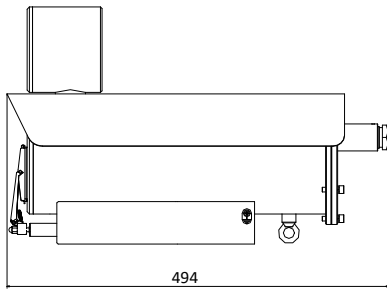

## Specification

<b>Camera Module</b>	
<b>2 MP 36× Explosion-Proof IR Zoom Bullet Camera</b>	
Image Sensor	1/1.8" progressive scan CMOS
Min. Illumination	Color: 0.002 Lux @(F1.5, AGC ON) B/W: 0.0002 Lux @(F1.5, AGC ON) 0 Lux with IR
White Balance	Auto/Manual/ATW (Auto Tracking White Balance)/Indoor/Outdoor/Fluorescent Lamp/Sodium Lamp
Gain Control	Auto/Manual
Shutter Time	1/1 s to 1/30,000 s
Day & Night	IR Cut Filter
Digital Zoom	12×
Focus Mode	Auto/Semi-automatic/Manual
Digital WDR	Support
<b>Lens</b>	
Focal Length	5.7 mm to 205 mm, 36× Optical
Zoom Speed	Approx. 4.4 s (optical lens, wide-tele)
FOV	Horizontal field of view: 59.8° to 2.0° (wide-tele) Vertical field of view: 33.6° to 1.1° (wide-tele) Diagonal field of view: 68.6° to 2.3° (wide-tele)
Working Distance	10 mm to 1500 mm (wide-tele)
Aperture Range	F1.5 to F4.5
<b>PTZ</b>	
Presets	255
Park Action	Support
<b>IR</b>	
IR Distance	200 m
Smart IR	Support
<b>Compression Standard</b>	
Video Compression	Main Stream: H.265+/H.265/H.264+/H.264 Sub-Stream: H.265/H.264/MJPEG Third Stream: H.265/H.264/MJPEG
H.264 Type	Baseline Profile/Main Profile/High Profile
H.264+	Support
H.265 Type	Main Profile
H.265+	Support
Video Bitrate	256 Kbps to 16384 Kbps
Audio compression	G.711alaw/G.711ulaw/G.722.1/G.726/MP2L2/PCM
Audio Bitrate	256 Kbps to 16384 Kbps
<b>Smart Feature</b>	
Basic Event	Motion Detection, Video Tampering Detection, Alarm Input, Alarm Output
Smart Event	Intrusion Detection, Line Crossing Detection, Audio Exception Detection
ROI encoding	Main stream, sub-stream and third stream respectively support two fixed areas.
<b>Image</b>	
Max. Resolution	1920 × 1080
Main Stream	50Hz: 25fps (1920 × 1080, 1280 × 960, 1280 × 720) 60Hz: 30fps (1920 × 1080, 1280 × 960, 1280 × 720)
Sub-Stream	50Hz: 25fps (704 × 576, 640 × 480, 352 × 288) 60Hz: 30fps (704 × 480, 640 × 480, 352 × 240)

## Dimensions