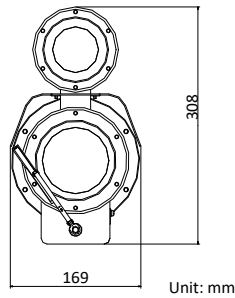

## Specification

<b>Camera Module</b>	
<b>2 MP 36× Explosion-Proof IR Zoom Bullet Camera</b>	
Image Sensor	1/1.8" progressive scan CMOS
Min. Illumination	Color: 0.002 Lux @(F1.5, AGC ON) B/W: 0.0002 Lux @(F1.5, AGC ON) 0 Lux with IR
White Balance	Auto/Manual/ATW (Auto Tracking White Balance)/Indoor/Outdoor/Fluorescent Lamp/Sodium Lamp
Gain Control	Auto/Manual
Shutter Time	1/1 s to 1/30,000 s
Day & Night	IR Cut Filter
Digital Zoom	12×
Focus Mode	Auto/Semi-automatic/Manual
Digital WDR	Support
<b>Lens</b>	
Focal Length	5.7 mm to 205 mm, 36× Optical
Zoom Speed	Approx. 4.4 s (optical lens, wide-tele)
FOV	Horizontal field of view: 59.8° to 2.0° (wide-tele) Vertical field of view: 33.6° to 1.1° (wide-tele) Diagonal field of view: 68.6° to 2.3° (wide-tele)
Working Distance	10 mm to 1500 mm (wide-tele)
Aperture Range	F1.5 to F4.5
<b>PTZ</b>	
Presets	255
Park Action	Support
<b>IR</b>	
IR Distance	200 m
Smart IR	Support
<b>Compression Standard</b>	
Video Compression	Main Stream: H.265+/H.265/H.264+/H.264 Sub-Stream: H.265/H.264/MJPEG Third Stream: H.265/H.264/MJPEG
H.264 Type	Baseline Profile/Main Profile/High Profile
H.264+	Support
H.265 Type	Main Profile
H.265+	Support
Video Bitrate	256 Kbps to 16384 Kbps
Audio compression	G.711alaw/G.711ulaw/G.722.1/G.726/MP2L2/PCM
Audio Bitrate	256 Kbps to 16384 Kbps
<b>Smart Feature</b>	
Basic Event	Motion Detection, Video Tampering Detection, Alarm Input, Alarm Output
Smart Event	Intrusion Detection, Line Crossing Detection, Audio Exception Detection
ROI encoding	Main stream, sub-stream and third stream respectively support two fixed areas.
<b>Image</b>	
Max. Resolution	1920 × 1080
Main Stream	50Hz: 25fps (1920 × 1080, 1280 × 960, 1280 × 720) 60Hz: 30fps (1920 × 1080, 1280 × 960, 1280 × 720)
Sub-Stream	50Hz: 25fps (704 × 576, 640 × 480, 352 × 288) 60Hz: 30fps (704 × 480, 640 × 480, 352 × 240)

## Dimensions