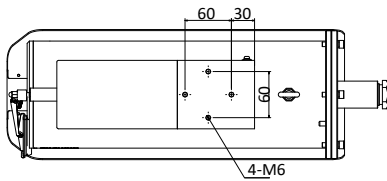

## Specification

<b>Camera Module</b>	
<b>2 MP 36× Explosion-Proof IR Zoom Bullet Camera</b>	
Image Sensor	1/1.8" progressive scan CMOS
Min. Illumination	Color: 0.002 Lux @(F1.5, AGC ON) B/W: 0.0002 Lux @(F1.5, AGC ON) 0 Lux with IR
White Balance	Auto/Manual/ATW (Auto Tracking White Balance)/Indoor/Outdoor/Fluorescent Lamp/Sodium Lamp
Gain Control	Auto/Manual
Shutter Time	1/1 s to 1/30,000 s
Day & Night	IR Cut Filter
Digital Zoom	12×
Focus Mode	Auto/Semi-automatic/Manual
Digital WDR	Support
<b>Lens</b>	
Focal Length	5.7 mm to 205 mm, 36× Optical
Zoom Speed	Approx. 4.4 s (optical lens, wide-tele)
FOV	Horizontal field of view: 59.8° to 2.0° (wide-tele) Vertical field of view: 33.6° to 1.1° (wide-tele) Diagonal field of view: 68.6° to 2.3° (wide-tele)
Working Distance	10 mm to 1500 mm (wide-tele)
Aperture Range	F1.5 to F4.5
<b>PTZ</b>	
Presets	255
Park Action	Support
<b>IR</b>	
IR Distance	200 m
Smart IR	Support
<b>Compression Standard</b>	
Video Compression	Main Stream: H.265+/H.265/H.264+/H.264 Sub-Stream: H.265/H.264/MJPEG Third Stream: H.265/H.264/MJPEG
H.264 Type	Baseline Profile/Main Profile/High Profile
H.264+	Support
H.265 Type	Main Profile
H.265+	Support
Video Bitrate	256 Kbps to 16384 Kbps
Audio compression	G.711alaw/G.711ulaw/G.722.1/G.726/MP2L2/PCM
Audio Bitrate	256 Kbps to 16384 Kbps
<b>Smart Feature</b>	
Basic Event	Motion Detection, Video Tampering Detection, Alarm Input, Alarm Output
Smart Event	Intrusion Detection, Line Crossing Detection, Audio Exception Detection
ROI encoding	Main stream, sub-stream and third stream respectively support two fixed areas.
<b>Image</b>	
Max. Resolution	1920 × 1080
Main Stream	50Hz: 25fps (1920 × 1080, 1280 × 960, 1280 × 720) 60Hz: 30fps (1920 × 1080, 1280 × 960, 1280 × 720)
Sub-Stream	50Hz: 25fps (704 × 576, 640 × 480, 352 × 288) 60Hz: 30fps (704 × 480, 640 × 480, 352 × 240)

## Dimensions