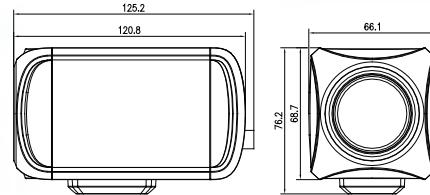

DS-2CZ252P Analog Zoom Camera

Key Features

- Compact Design
- 1/4" Sony CCD
- 480TVL
- 23X optical zoom
- 128 preset positions
- OSD menu
- Min. Illumination: 0.1Lux @ F1.6
- Auto white balance, auto gain control, electronic shutter control, and backlight compensation
- Internal synchronization

Specifications

Camera

Image Sensor	1/4" Sony Interline Transfer Super HAD CCD
Signal System	PAL
Effective Pixels	752 (H) × 582 (V)
Sync. System	Internal
Horizontal Resolution	Color: 480 TVL B / W: 520 TVL
Video Output	1Vp-p Composite Output (75Ω/BNC)
S/N Ratio	52dB
Day & Night	Auto / Color / B / W
Min. Illumination	Color: 0.2Lux @ F1.6 BW: 0.02Lux @ F1.6

Lens

Zoom Ratio	23X Optical Zoom
Aperture Range	F1.6, f=3.84 ~ 88.4mm

General

Power Supply	12VDC
Operating Temperature	-10°C ~ 60°C
Power Consumption	4.8W Max.
Dimension	68.5mm × 66mm × 121.5mm
Weight	550 g