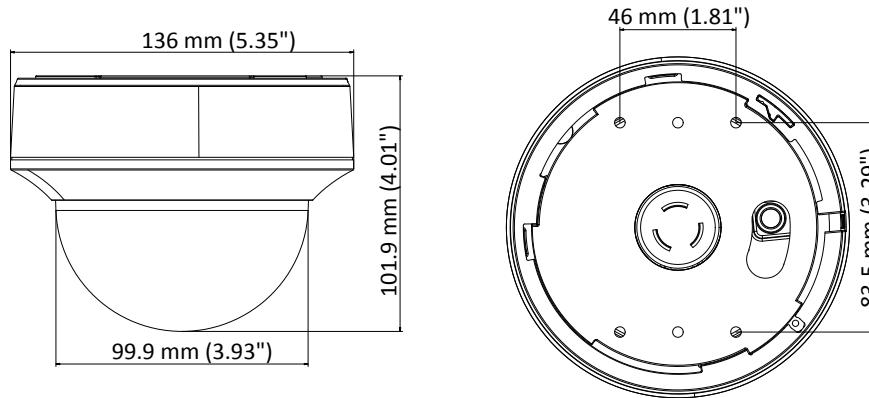

Specification

Camera	
Image Sensor	2.0 megapixel progressive scan CMOS
Signal System	PAL/NTSC
Frame Rate	PAL: 1080p@25fps NTSC: 1080p@30fps
Resolution	1920 (H) × 1080 (V)
Min. illumination	Color: 0.005 Lux @ (F1.2, AGC ON), 0 Lux with IR
Shutter Time	PAL: 1/25 s to 1/50, 000 s NTSC: 1/30 s to 1/50, 000 s
Slow Shutter	Max. 16 times
Lens	2.8 mm to 12 mm motorized vari-focal lens
Horizontal Field of View	32.1° to 103°
Lens Mount	Φ14
Day & Night	IR cut filter
Angle Adjustment	Pan: 0° to 340°, Tilt: 0° to 75°, Rotate: 0° to 355°
Synchronization	Internal synchronization
WDR (Wide Dynamic Range)	> 120 dB
Menu	
AGC	Support
Day/Night Mode	Auto/Color/BW (Black and White)
White Balance	ATW/MANUAL
Privacy Mask	ON/OFF, 4 programmable privacy masks
Motion Detection	4 programmable motion areas
Backlight Compensation	WDR/BLC/HLC/OFF
3D DNR (Digital Noise Reduction)	Level 1 to 10
Language	English, Chinese
Functions	Brightness, Sharpness, Mirror, Smart IR
Interface	
Video Output	1 HD analog output
General	
Operating Conditions	-40 °C to 60 °C (-40 °F to 140 °F), humidity: 90% or less (non-condensation)
Power Supply	12 VDC ±25%/PoC.at
Power Consumption	Max. 7 W
Ingress Protection	IP50
Material	Plastic
IR Range	Up to 20 m
Communication	Up the coax, Protocol: HIKVISION-C (TVI output)
Dimensions	Φ 136 mm × 102 mm (Φ 5.35" × 4.02")
Weight	Approx. 600 g (1.32 lb.)

Order Models

DS-2CE56D8T-ITZE

* PoC function is only available when cooperating with DS-1TPXXX.

Dimension

Accessory

DS-1273ZJ-130B
Wall Mounting Bracket

DS-1275ZJ
Vertical Pole Mounting Bracket

DS-1271ZJ-130
Pendant Mounting Bracket