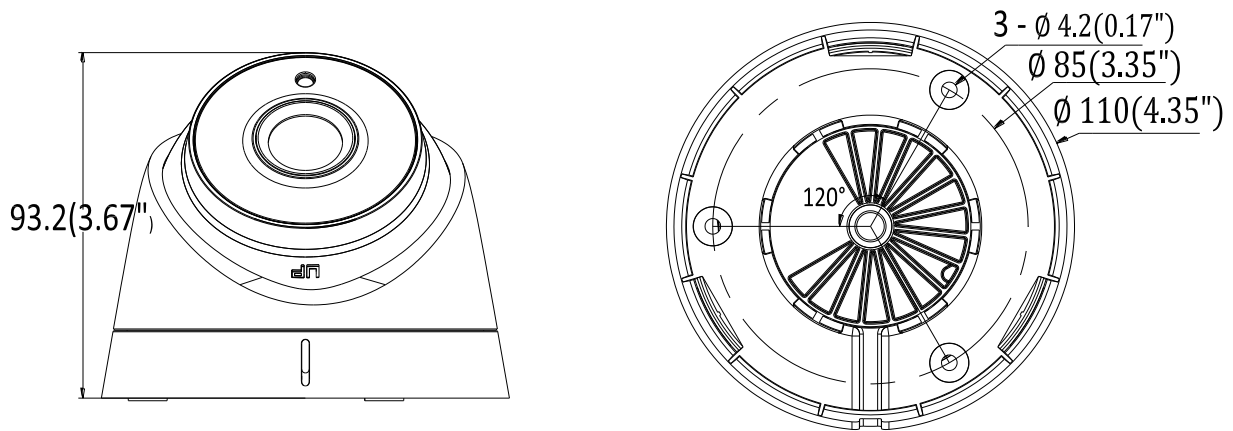

Dimensions