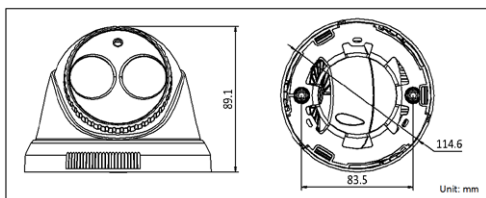

DS-2CE56C2T-IT1/IT3 HD720P Turbo HD EXIR Turret Camera

EXIR

Key features

- HD720P Video Output
- Adopt HDTVl Technology
- True Day/Night, Smart IR
- EXIR technology, 20/40m IR distance
- IP66 weatherproof

Dimensions

Accessories

Indoor / outdoor wall mount
DS-1272ZJ-110

Indoor wall mount
DS-1258ZJ

Video balun
DS-1H18

Available models

DS-2CE56C2T-IT1
DS-2CE56C2T-IT3

	DS-2CE56C2T-IT1	DS-2CE56C2T-IT3
Camera		
Image Sensor	1 / 3" Progressive Scan CMOS	
Effective Pixels	1280(H)*720(V)	
Min. Illumination	0.01 Lux @(F1.2,AGC ON), 0 Lux with IR	
Shutter speed	1/25(1/30) s to 1/50,000 s	
Lens	3.6mm (2.8mm, 6mm, 8mm optional)	3.6mm (2.8mm, 6mm, 8mm, 12mm, 16mm optional)
	Angle of View: 71.43°(3.6mm), 92.45°(2.8mm), 46.9°(6mm), 34.5°(8mm)	Angle of View: 76.88°(3.6mm), 99.73°(2.8mm), 50.1°(6mm), 36.8°(8mm), 24.33°(12mm), 18.4°(16mm)
Lens Mount	M12	
Angle Adjustment	Pan: 0 - 360°, Tilt: 0 - 90°, Rotation: 0 - 360°	
Day & Night	ICR	
Synchronization	Internal synchronization	
Video Frame Rate	25 fps (PAL)/ 30 fps (NTSC)	
HD Video Output	1 Analog HD output	
S / N Ratio	More than 52dB	
General		
Working Temperature / Humidity	-40 °C - 60 °C (-40 °F - 140 °F) Humidity 90% or less (non-condensing)	
Power Supply	12 VDC	
Power Consumption	Max. 3W	Max. 4W
Weather Proof Ratings	IP66	
IR Range	Up to 20m	Up to 40m
Communication	Up the coax(need UTC controller) Protocol: Pelco-C(Coaxitron)	
Dimensions	φ114.6 × 89.1mm(φ4.5" × 3.5")	
Weight	300 g (0.66 lb)	