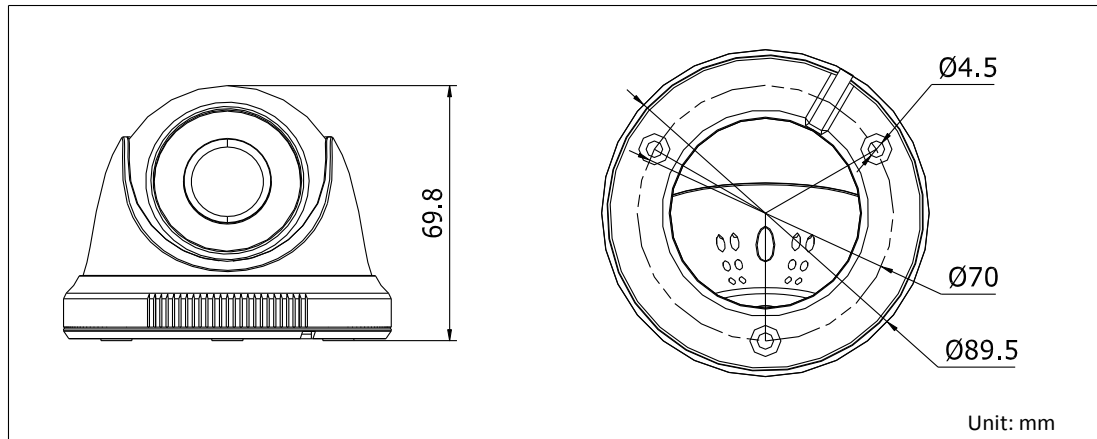

DS-2CE56C2T-IRP HD720P Indoor IR Turret Camera

Key Features

- 1.3 Megapixel high-performance CMOS
- Analog HD output, up to 720P resolution
- True Day/Night
- DNR, Smart IR
- Up to 20m IR distance

Specifications

Camera	
Image Sensor	1.3MP CMOS Image Sensor
Signal System	PAL/NTSC
Effective Pixels	1280(H)*960(V)
Min. illumination	0.01 Lux @ (F1.2,AGC ON),0 Lux with IR
Shutter Time	1/25(1/30)s to 1/50,000s
Lens	2.8mm, 3.6mm, 6mm optional
	Angle of View: 74.6°(3.6mm), 92.6°(2.8mm), 49°(6mm)
Lens Mount	M12
Day & Night	ICR
Angle Adjustment	Pan: 0 - 360°, Tilt: 0 - 75°, Rotation: 0 - 360°
Synchronization	Internal synchronization
Video Frame Rate	720p@25fps/720p@30fps
HD Video Output	1 Analog HD output
S/N Ratio	>62dB
General	
Operating Conditions	-20 °C - 45 °C (-4 °F - 113 °F), Humidity 90% or less (non-condensing)
Power Supply	12 VDC ± 15%
Power Consumption	Max. 4W
IR Range	Up to 20m
Dimensions	Φ89.5 × 69.8 mm(Φ3.52" × 2.75")
Weight	250 g

Order Models

DS-2CE56C2T-IRP

Dimensions

Accessories

DS-1272ZJ-110-TRS
Wall Mounting

DS-1275ZJ
Vertical Pole Mounting

DS-1276ZJ
Corner Mounting

DS-1H18
Video Balun