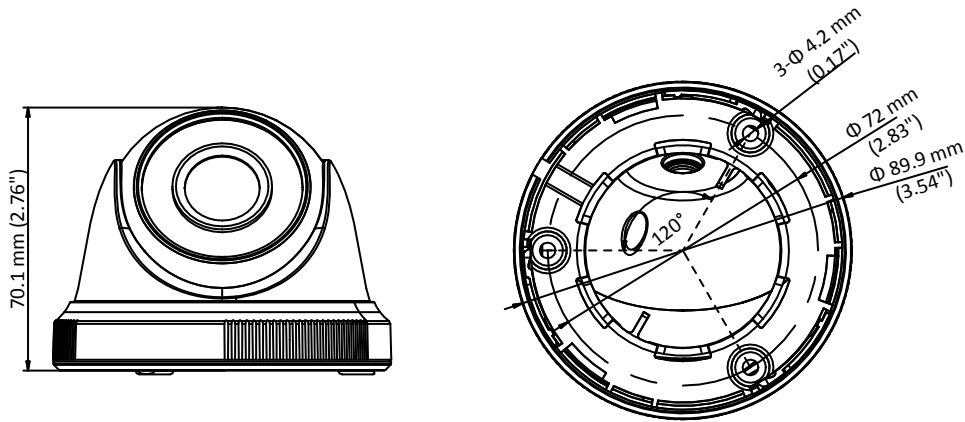

Dimensions