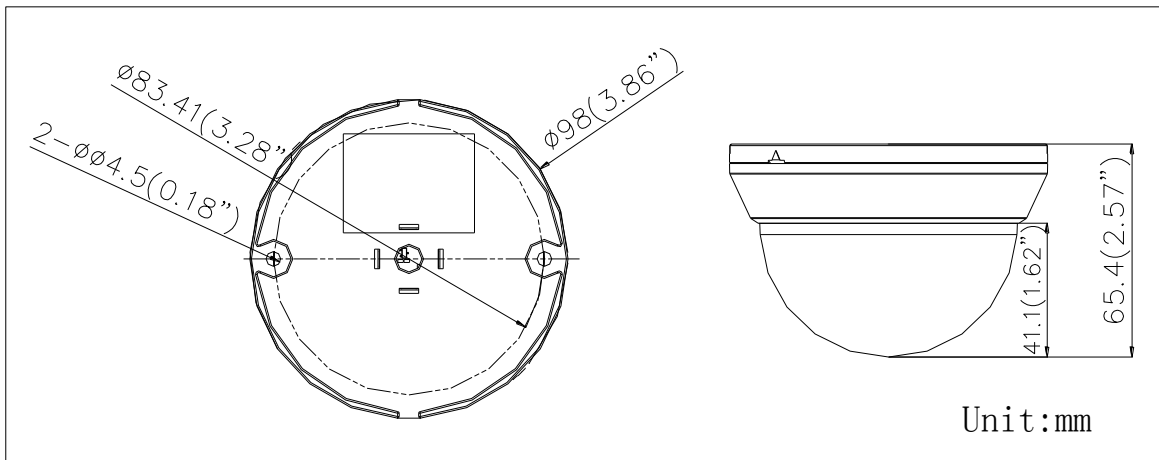

Dimensions