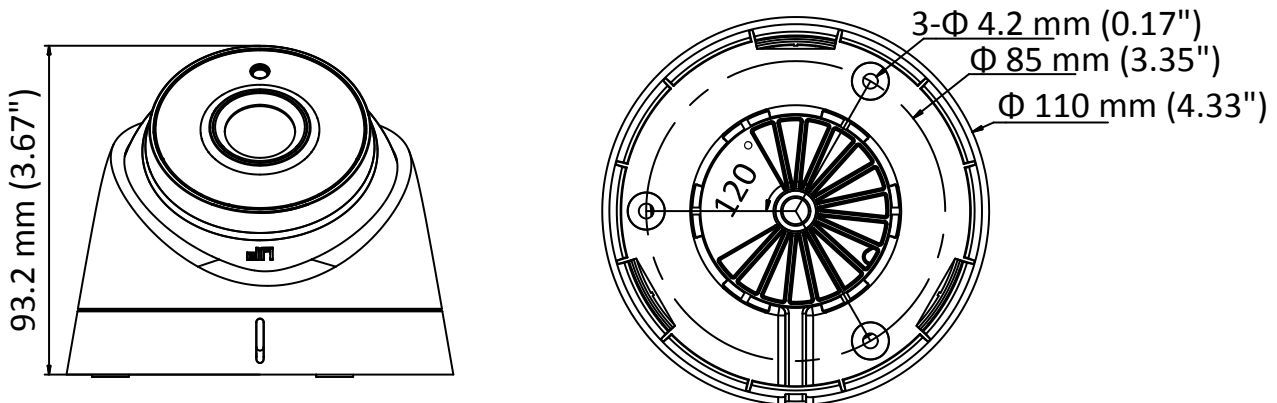

Dimensions