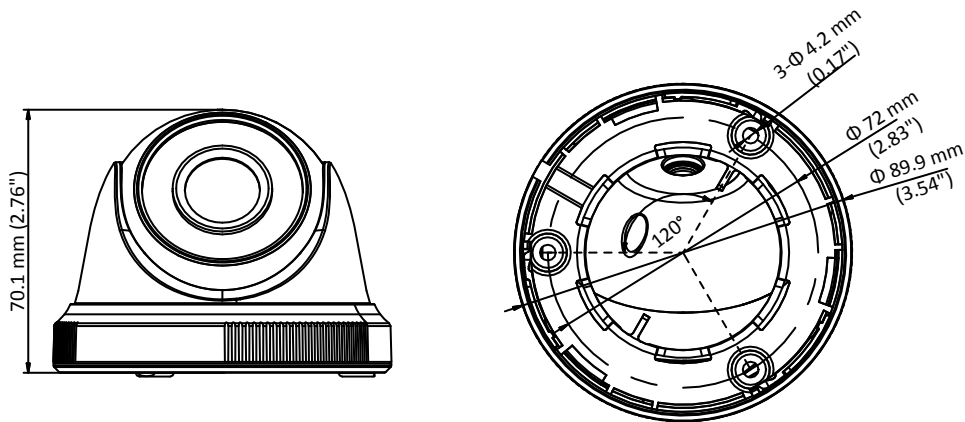

Dimensions