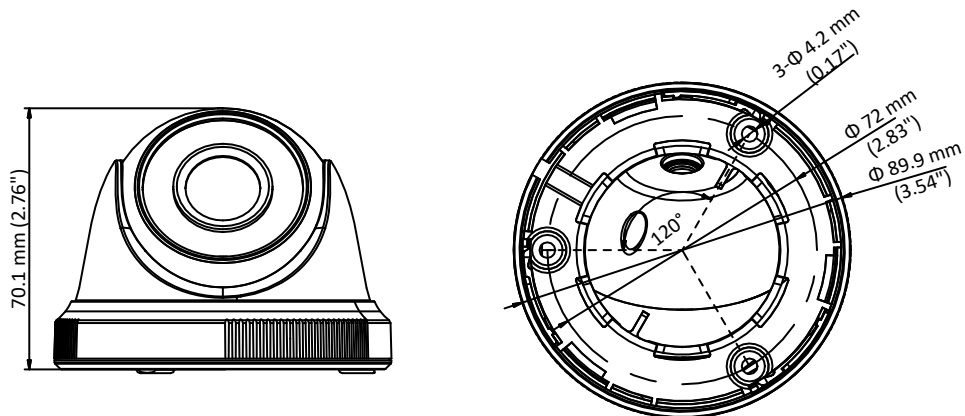

Dimensions