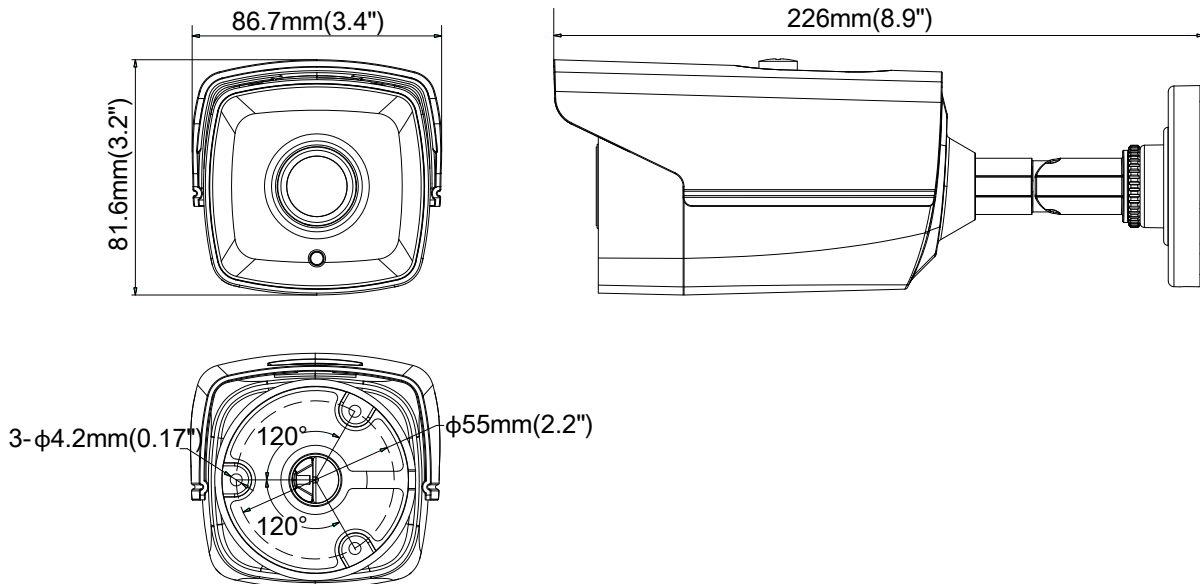

DS-2CE16D7T-IT1 HD1080P WDR EXIR Bullet Camera

Key Features

- 2 Megapixel high-performance CMOS
- Analog HD output, up to 1080P resolution
- True Day/Night
- OSD menu, DNR, Smart IR
- True WDR, up to 120dB
- EXIR technology, up to 20m IR distance
- IP66 weatherproof
- Up the Coax(HIKVISION-C)

Specifications

Camera	
Image Sensor	2MP CMOS Image Sensor
Signal System	PAL/NTSC
Effective Pixels	1928(H)*1088(V)
Min. illumination	0.01 Lux @ (F1.2,AGC ON), 0 Lux with IR
Shutter Time	1/25(1/30)s to 1/50,000s
Lens	2.8mm, 3.6mm, 6mm optional
	Angle of View: 103°(2.8mm), 82.2°(3.6mm), 54°(6mm)
Lens Mount	M12
Day & Night	ICR
Angle Adjustment	Pan: 0° - 360°; Tilt:0° - 90°; Rotate: 0° - 360°
Synchronization	Internal Synchronization
WDR	120dB
Video Frame Rate	1080p@25fps/1080p@30fps
HD Video Output	1 Analog HD output
S/N Ratio	>62dB
Menu	
AGC	Support
D/N Mode	Color/BW/SMART
White Balance	ATW/ MWB
BLC	Support
Functions	Wide Dynamic Range, Digital noise reduction, Mirror, SMART IR
General	
Operating Conditions	-40 °C – 60 °C (-40 °F – 140 °F), Humidity 90% or less (non-condensing)
Power Supply	12 VDC ± 15%
Power Consumption	Max. 5W
Protection Level	IP66
IR Range	Up to 20m
Communication	Up the coax, Protocol: HIKVISION-C (TVI output)
Dimensions	86.7mm×81.6mm×226mm (3.41"×3.23"×8.67")
Weight	Approx. 680g (1.5lb)

Order Models

DS-2CE16D7T-IT1

Dimensions

Unit: mm

Accessories

DS-1280ZJ-XS
Junction Box

DS-1H18
Video Balun

X41T
Camera Tester