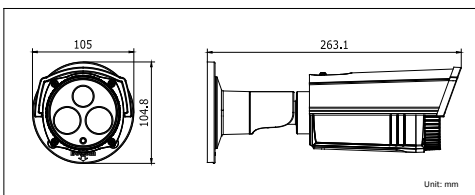

DS-2CE16C2T-IT5

HD720P Turbo HD EXIR Bullet Camera

EXIR

Key features

- HD720P Video Output
- Adopt HDTV Technology
- True Day/Night, Smart IR
- EXIR technology, 80m IR distance
- IP66 weatherproof

Dimensions

Accessories

Indoor / outdoor pole mount
DS-1275ZJ

Video balun
DS-1H18

Available models

DS-2CE16C2T-IT5

DS-2CE16C2T-IT5	
Camera	
Image Sensor	1 / 3" Progressive Scan CMOS
Signal System	PAL / NTSC
Effective Pixels	1280(H)*720(V)
Min. Illumination	0.01 Lux @ (F1.2, AGC ON), 0 Lux with IR
Shutter speed	1 / 25(1 / 30) s to 1 / 50,000 s
Lens	3.6mm (6mm, 8mm, 12mm, 16mm optional)
	Angle of View: 76.88°(3.6mm), 50.1°(6mm), 36.8°(8mm), 24.33°(12mm), 18.4°(16mm)
Lens Mount	M12
Day & Night	ICR
Synchronization	Internal synchronization
Video Frame Rate	25 fps (PAL) / 30 fps (NTSC)
HD Video Output	1 Analog HD output
S / N Ratio	More than 52dB
General	
Working Temperature / Humidity	-40 °C - 60 °C (-40 °F - 140 °F) Humidity 90% or less (non-condensing)
Power Supply	12 VDC±10%
Power Consumption	Max. 4W
Weather Proof Ratings	IP66
IR Range	Up to 80m
Dimensions	105×104.8×263.1mm(4.13" ×4.13" ×10.36")
Weight	800 g (1.76 lb)