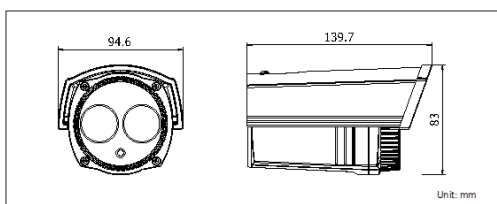

DS-2CE1682P(N)-IT3

600TVL EXIR Outdoor Bullet Camera

EXIR

Key features

- 1/3" DIS
- EXIR Technology
- True Day/Night
- 600 TVL Horizontal Resolution
- 40m IR Distance
- Smart IR
- IP66 Weatherproof
- Wide Operating Temperature Range

Dimensions

Accessories

DS-1212ZJ
(wall mount)

DS-1214ZJ
(pole mount)

DS-1215ZJ
(pole mount)

DS-2CE1682P(N)-IT3	
Camera	
Image Sensor	1/3" DIS
Signal System	PAL/NTSC
Effective Pixels	720(H)×480(V)
Min. Illumination	0.1 Lux @ (F1.2, AGC ON), 0 Lux with IR 0.2 Lux @ (F2.3, AGC ON), 0 Lux with IR
Shutter speed	PAL: 1/25 s to 1/15,000 s NTSC: 1/30 s to 1/15,000 s
Lens	12mm @ F1.8(3.6mm,6mm,8mm,16mm optional)
Lens Mount	M12
Day & Night	IR cut filter with auto switch
Horizontal Resolution	600 TVL
Synchronization	Internal synchronization
Video Output	1Vp-p composite output (75 Ω/BNC)
S/N Ratio	More than 52 dB
General	
Working Temperature/ Humidity	-40 °C - 60 °C (-40 °F - 140 °F) Humidity 90% or less (non-condensing)
Power Supply	12 VDC
Power Consumption	MAX.5W (Max. 8.5 W with IR cut filter on)
Ingress Protection	IP66
IR Range	40 meters
Dimensions	Φ 94.6×83×139.7mm(Φ 3.72"×3.27"×5.5")
Weight	600 g (1.32 lbs)