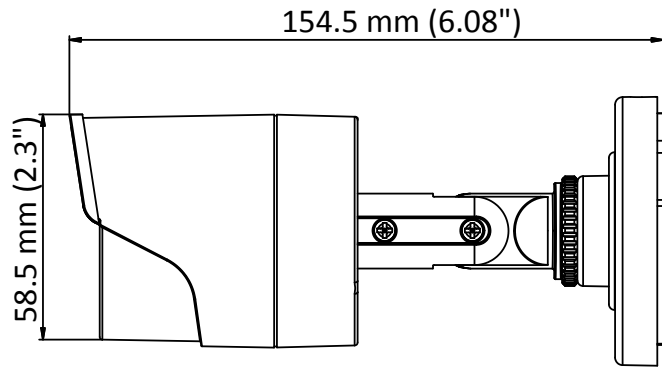

Dimensions