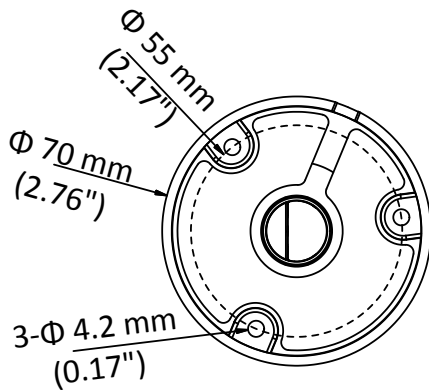

Dimensions