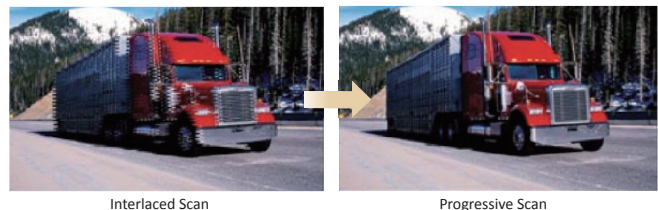

**DS-2CD877BF
2MP Full HD 1080P
CCD-based
Network Camera**

The 2-Megapixel DS-2CD877BF CCD-based network camera delivers exquisite compressed video stream with resolution of up to full HD 1080p in real time, using the latest H.264 video codec based on TI's high performance DaVinci™ platform.

High Quality Images up to 1920x1080

The 2-Megapixel DS-2CD877BF CCD-based network camera delivers exquisite images with resolution of up to 1920x1080 in real time, while supporting HDMI for high-definition video display with resolution of up to 1080P.

Progressive Scan

With 2/3" progressive scan CCD image sensor being adopted, the DS-2CD877BF 2-Megapixel CCD-based network camera is able to capture great detail of images, and can offer a high-definition panoramic view of moving object in the shortest time.